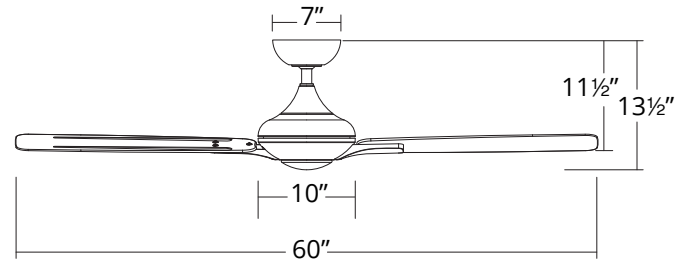

MYKONOS 5

FR-W2008-60L

60" Ceiling Fan

MODERN FORMS SMART FANS

PRODUCT DESCRIPTION

You know a smart fan named after the Greek "Isle of Winds" is going to be timeless, and Mykonos delivers in spades. It's perfect for transitional spaces with its contrast finishes and streamlined look. Maximize control with the Modern Forms app, which can establish optimized schedules based on your behavior and reduce energy costs by connecting to your thermostat.

FEATURES

- 6 fan speeds through both Summer and Winter Modes
- Silent DC motor
- Includes BT remote control
- Luminaire cover not included
- Optional wall control sold separately
- Compatible with Modern Forms app

AIRFLOW/ENERGY EFFICIENCY

Weighted-Average/High Airflow CFM:	4593/6970
Weighted-Average/High Energy Use (W):	27/40
Estimated Yearly Energy Cost ($):	7
Weighted-Average/High Efficiency (CFM/W):	172/174
Max RPM:	135

ORDER NUMBER

Model	Housing	Blade
FR-W2008-60L	BZ <i>Bronze</i>	DW <i>Dark Walnut</i>
	GH <i>Graphite</i>	WG <i>Weathered Gray</i>
	MB <i>Matte Black</i>	MB <i>Matte Black</i>
	MW <i>Matte White</i>	MW <i>Matte White</i>
	OB <i>Oil Rubbed Bronze</i>	BW <i>Barn Wood</i>

Example: **FR-W2008-60L-BZ/DW**

For 2700K add "-27" ; for 3500K add "-35" before the finish: **FR-W2008-60L27BZDW**

*Results may vary based on application and surroundings.

*This fan comes uni-pack - blade select options are not available

SPECIFICATIONS

Construction:	Aluminum, ABS
Blade:	14° Pitch, 60" sweep
Downrod:	1" O.D. x 6"H included
Mounting Slope:	Up to 30°
Wire:	80"
Hanging Weight:	25 lbs
Total Power:	53W
Standards:	UL/cUL Wet Location listed, Title 24 JA8-2016 Compliant, Title 20, Energy Star rated
Motor Type:	153 x 15 sensorless DC motor

WIRELESS PERFORMANCE

Wi-Fi Range:	Up to 150 ft*
Bluetooth Range:	Up to 150 ft*

LUMINAIRE PERFORMANCE

Light Source:	LED
Light Wattage:	13W
Lumens/Delivered Lumens:	1110/381
Dimming:	Integrated
CRI:	90
Color Temperature:	3000K (2700K/3500K options available)
Rated Life:	50,000 hours

The Modern Forms app synchronizes seamlessly with smart home devices you already own

modernforms.com
Phone (800) 526.2588
Fax (800) 526.2585

Headquarters/Eastern Distribution Center
44 Harbor Park Drive
Port Washington, NY 11050

Central Distribution Center
1600 Distribution Ct
Lithia Springs, GA 30122

Western Distribution Center
1750 Archibald Avenue
Ontario, CA 91760