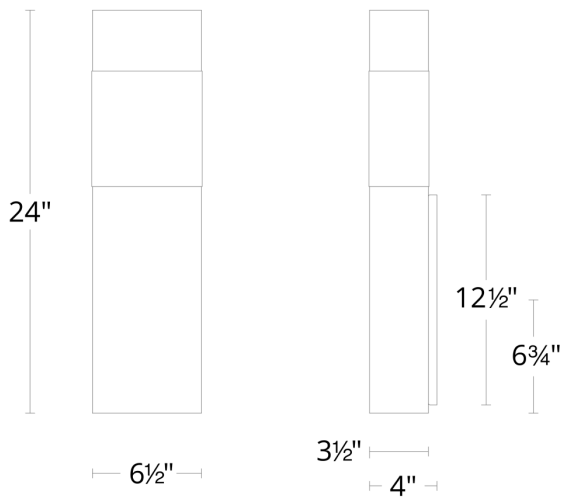

SPECIFICATIONS

Rated Life	54000 Hours
Standards	ETL, cETL, Wet Location Listed, IP65, Title 24 JA8: 2019 Compliant
Input	120 VAC, 50/60Hz
Dimming	ELV: 100-10%, TRIAC: 100-10%
Mounting	Can be mounted on wall vertically or upside down
Color Temp	3000K
CRI	90
Construction	Extruded aluminum body with pressed glass shade and silk-screened glass diffuser