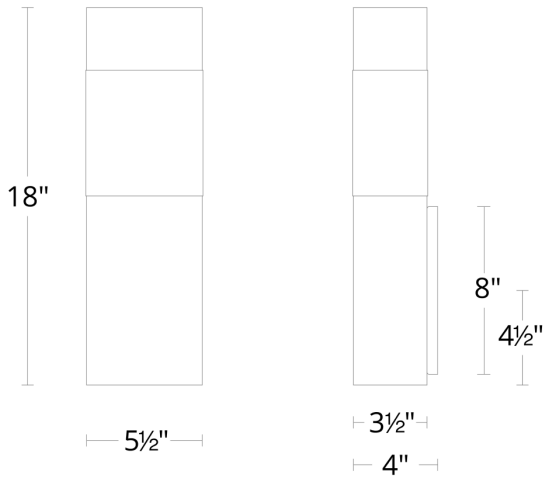

Project:

Location:

Fixture Type:

Catalog Number:

AVAILABLE FINISHES:

Monarch

WS-W18218

PRODUCT DESCRIPTION

SPECIFICATIONS

Rated Life	54000 Hours
Standards	ETL, cETL, Wet Location Listed, IP65, Title 24 JA8: 2019 Compliant
Input	120 VAC, 50/60Hz
Dimming	ELV: 100-10%, TRIAC: 100-10%
Mounting	Can be mounted on wall vertically or upside down
Color Temp	3000K
CRI	90
Construction	Extruded aluminum body with pressed glass shade and silk-screened glass diffuser

Model & Size	Color Temp	Finish	LED Watts	LED Lumens	Delivered Lumens
WS-W18218 18"	3000K	BK Black	22W	1584	681

Example: **WS-W18218-BK**

For custom requests please contact customs@modernforms.com

Project:

Model & Size	Color Temp	Finish	LED Watts	LED Lumens	Delivered Lumens
WS-W18224 24"	3000K	BK Black	32W	2336	1052

Example: **WS-W18224-BK**

For custom requests please contact customs@modernforms.com