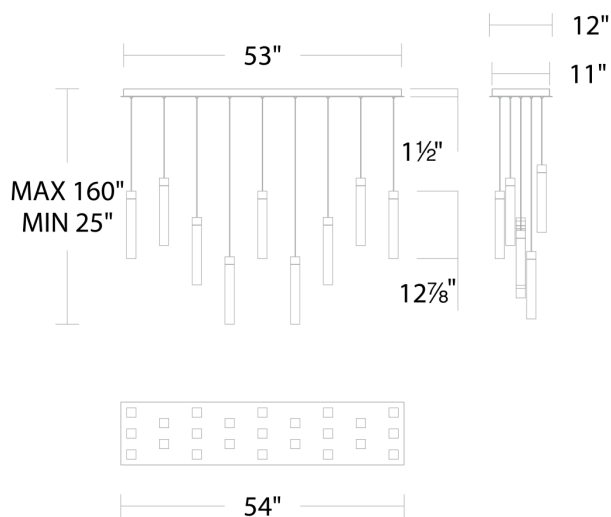

**FEATURES**

- Driver concealed within the canopy
- Artisanal reclaimed K5 crystal shade
- Thin powered aircraft cables provide an ultra clean look for adjustable suspension height
- NEC CODE (314.24) requires that ceiling outlet boxes in the U.S. support up to 50 lbs.
- This fixture in the 14 and 23 light format exceeds 50 lbs. and must be installed using a U.L. listed outlet box approved for up to 75 lbs. and 100 lbs. or supported independently of the outlet box

**REPLACEMENT PARTS**

RPL-GLA-78013 - Inner glass

PD-78023L

Model & Size	Color Temp & CRI	Watt	Lumens	Finish
PD-78023L 54" - 23 Lights	3000K 90 3000K 90	110W 110W	5565 5565	AB Aged Brass AN Antique Nickel