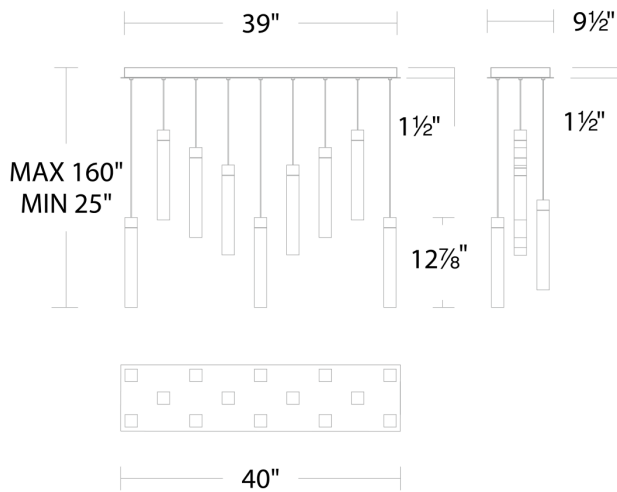

**FEATURES**

- Driver concealed within the canopy
- Artisanal reclaimed K5 crystal shade
- Thin powered aircraft cables provide an ultra clean look for adjustable suspension height
- NEC CODE (314.24) requires that ceiling outlet boxes in the U.S. support up to 50 lbs.
- This fixture in the 14 and 23 light format exceeds 50 lbs. and must be installed using a U.L. listed outlet box approved for up to 75 lbs. and 100 lbs. or supported independently of the outlet box

**SPECIFICATIONS**

Rated Life	55000 Hours
Standards	ETL, cETL,Damp Location Listed
Input	120-277V,50/60Hz
Dimming	ELV, 0-10V, TRIAC
Color Temp	3000K
CRI	90
Construction	Steel body with K5 crystal fused acrylic

**REPLACEMENT PARTS**

RPL-GLA-78013 - Inner glass

PD-78014L

Model & Size	Color Temp & CRI	Watt	Lumens	Finish
PD-78014L 40" - 14 Lights	3000K 90 3000K 90	67W 67W	3387 3387	AB Aged Brass AN Antique Nickel

Example: **PD-78014L-AN**

**REPLACEMENT PARTS**

RPL-GLA-78013 - Inner glass

PD-78023L

Model & Size	Color Temp & CRI	Watt	Lumens	Finish
PD-78023L 54" - 23 Lights	3000K 90 3000K 90	110W 110W	5565 5565	AB Aged Brass AN Antique Nickel