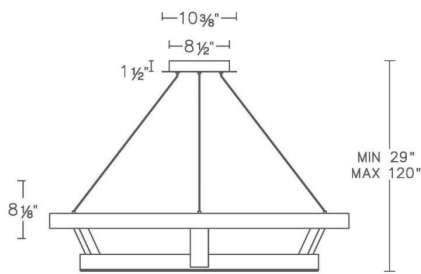

PD-32242

Model & Size	Color Temp	Finish	LED Watts	LED Lumens	Delivered Lumens
PD-32242 42"	3000K	BK Black BN Brushed Nickel	81.8W	7965	3911

Example: **PD-32242-BN**

For custom requests please contact customs@modernforms.com