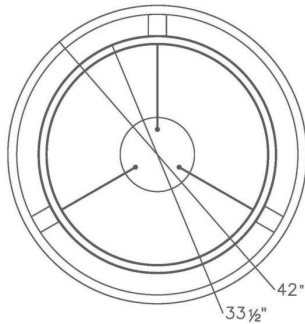

Project: _____

Location: _____

Fixture Type: _____

Catalog Number: _____

AVAILABLE FINISHES:

Imperial

PD-32242

PRODUCT DESCRIPTION

PD-32242

Model & Size	Color Temp	Finish	LED Watts	LED Lumens	Delivered Lumens
PD-32242 42"	3000K	BK Black BN Brushed Nickel	81.8W	7965	3911

Example: **PD-32242-BN**

For custom requests please contact customs@modernforms.com