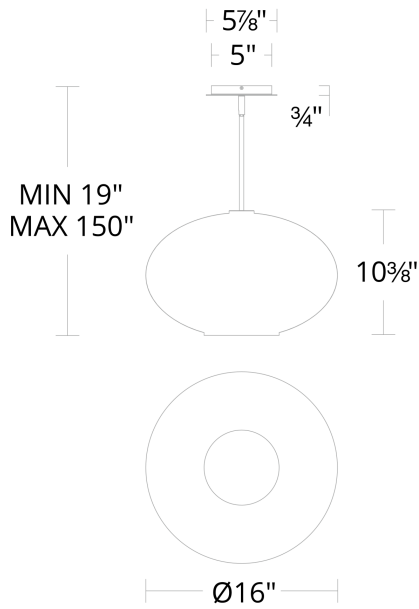

Project: _____

Location: _____

Fixture Type: _____

Catalog Number: _____

AVAILABLE FINISHES:

Illusion

PD-72316

PRODUCT DESCRIPTION

Perfect in design and function. Oval shaped, etched opal glass provides beautiful and consistent illumination from integral LEDs concealed within.

FEATURES

- Driver concealed within the canopy
- Mouth blown etched opal glass
- Spin-on round canopy with minimal hardware
- Three 12" and one 6" down rods included (additional sold separately)
- Slope ceiling adaptable. Hang straight swivel.
- Built in color temperature adjustability. Switch from 2700K/3000K/3500K

SPECIFICATIONS

Rated Life	50000 Hours
Standards	ETL, cETL,Damp Location Listed,Title 24 JA8: 2019 Compliant
Input	120/277V,50/60Hz
Dimming	ELV: 100-5%,TRIAC: 100-10%
Color Temp	3500K,3000K,2700K
CRI	90
Construction	Mouth blown etched opal glass with decorative metalwork

REPLACEMENT PARTS

- RPL-GLA-72316 - Replacement Glass
- RPL-RODIN06-886-AB - 6" Rod - AB finish
- RPL-RODIN12-886-AB - 12" Rod - AB finish

PD-72316

Model & Size	Color Temp	Finish	LED Watts	LED Lumens	Delivered Lumens
PD-72316 16"	2700K	AB Aged Brass	20.2W	3370	1554
	2700K	BK Black	20.2W	3370	1554
	3000K	AB Aged Brass	20.2W	3370	1554
	3000K	BK Black	20.2W	3370	1554
	3500K	AB Aged Brass	20.2W	3370	1554
	3500K	BK Black	20.2W	3370	1554