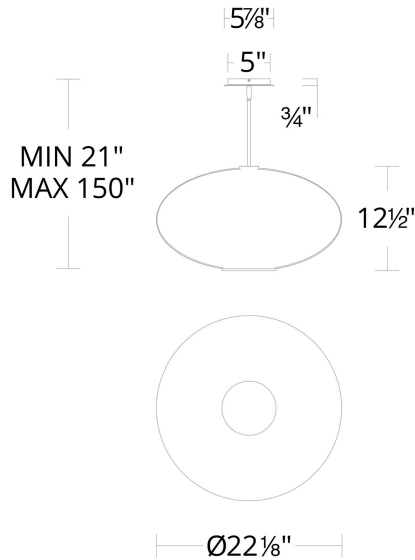

PD-72322

Model & Size	Color Temp	Finish	LED Watts	LED Lumens	Delivered Lumens
PD-72322 22"	2700K	AB Aged Brass	29.3W	5055	2331
	2700K	BK Black	29.3W	5055	2331
	3000K	AB Aged Brass	29.3W	5055	2331
	3000K	BK Black	29.3W	5055	2331
	3500K	AB Aged Brass	29.3W	5055	2331
	3500K	BK Black	29.3W	5055	2331

Example: **PD-72322-35-BK**

For custom requests please contact customs@modernforms.com