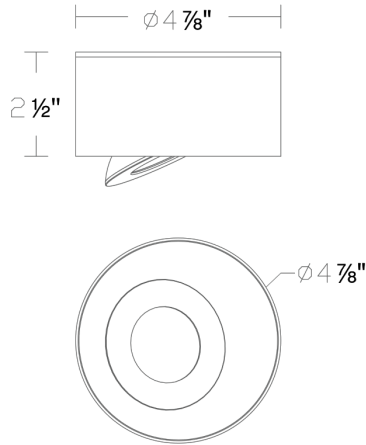

# I Spy

FM-W44205

**PRODUCT DESCRIPTION**

"Versatile, adjustable, functional. This outdoor ceiling and wall luminaire delivers directional accent illumination with beam angles up to 40 degrees. Built-in adjustable color temperature offers lighting at color temperatures of 3000K, 3500K and 4000K.

**FEATURES**

- Driver concealed within the fixture
- Rotatable multi-axis gimbal ring
- Built in color temperature adjustability. Switch from 3000K/3500K/4000K

**SPECIFICATIONS**

<b>Rated Life</b>	50000 Hours
<b>Standards</b>	ETL, cETL,Wet Location Listed,IP65,Title 24 JA8: 2019 Compliant
<b>Input</b>	120-277V,50/60Hz
<b>Dimming</b>	ELV: 100-5%,TRIAC: 100-5%
<b>Mounting</b>	Can be mounted on ceiling or wall in all orientations
<b>Color Temp</b>	3000K,3500K,4000K
<b>CRI</b>	90
<b>Construction</b>	Aluminum spun body with glass diffuser

FM-W44205

Model & Size	Color Temp	Finish	LED Watts	LED Lumens	Delivered Lumens
FM-W44205 5"	3000K 3500K 4000K	BK Black WT White	9.1W	1185	759

Example: **FM-W44205-40-WT**

For custom requests please contact [customs@modernforms.com](mailto:customs@modernforms.com)