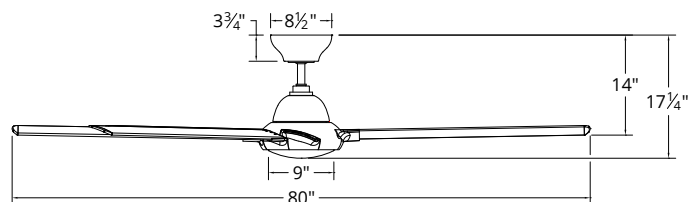

HYDRA

FR-W1805-80L

80" Ceiling Fan

MODERN FORMS

SMART FANS

PRODUCT DESCRIPTION

As its name suggests, Hydra is all about water. Like all of our smart fans, it's wet-rated for outdoor use so you can maintain the continuity of your décor inside and out. Even with an impressive 120" blade sweep, this epically scaled smart fan moves a massive amount of air without consuming much energy, thanks to a powerful DC motor that runs up to 70% more efficient than AC motors. Control it all with our exclusive Modern Forms app. Available in 80 inches, 96 inches and 12 inches.

FEATURES

- 6 fan speeds through both Summer and Winter Modes
- Silent DC motor
- Includes BT wall control
- Optional wall control for 3, 4-way control sold separately
- Compatible with Modern Forms app

AIRFLOW/ENERGY EFFICIENCY

Weighed-Average/High Airflow CFM:	2798/11308
Weighed-Average/High Energy Use (W):	13/42
Estimated Yearly Energy Cost ($):	4
Weighed-Average/High Efficiency (CFM/W):	211/270
Max RPM:	88

ORDER NUMBER

Model	Housing	Blade
FR-W1805-80L	BZ <i>Bronze</i>	BZ <i>Bronze</i>
	TT <i>Titanium Silver</i>	TT <i>Titanium Silver</i>
	MB <i>Matte Black</i>	MB <i>Matte Black</i>
	MW <i>Matte White</i>	MW <i>Matte White</i>

Example: **FR-W1805-80L-MW**

For 2700K add "-27" ; for 3500K add "-35" before the finish: **FR-W1805-80L-27-MW**

*Results may vary based on application and surroundings.

*This fan comes uni-pack - blade select options are not available

The Modern Forms app synchronizes seamlessly with smart home devices you already own

modernforms.com
Phone (800) 526.2588
Fax (800) 526.2585

Headquarters/Eastern Distribution Center
44 Harbor Park Drive
Port Washington, NY 11050

Central Distribution Center
1600 Distribution Ct
Lithia Springs, GA 30122

Western Distribution Center
1750 Archibald Avenue
Ontario, CA 91760

SPECIFICATIONS

Construction:	Aluminum, ABS
Blade:	14° Pitch, 80" sweep
Downrod:	1" O.D. x 4.5"H included
Mounting Slope:	Up to 30°
Wire:	80"
Hanging Weight:	39 lbs
Total Power:	65.5W
Standards:	UL/cUL Wet Location listed, Title 24 JA8-2016 Compliant, Title 20, Energy Star rated
Motor Type:	160 x 30 sensorless DC motor

WIRELESS PERFORMANCE

Wi-Fi Range:	Up to 150 ft*
Bluetooth Range:	Up to 150 ft*

LUMINAIRE PERFORMANCE

Light Source:	LED
Light Wattage:	23.5W
Lumens/Delivered Lumens:	2100/1013
Dimming:	Integrated
CRI:	90
Color Temperature:	3000K (2700K/3500K options available)
Rated Life:	50,000 hours