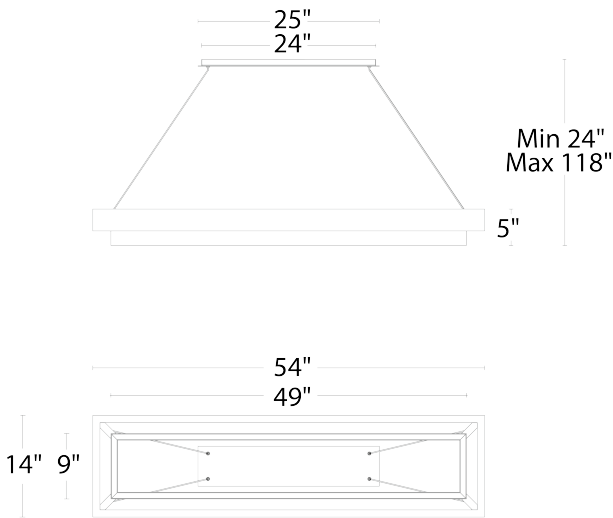

- Driver concealed within the canopy
- Up and downward illumination
- Natural wood grain and color variation with each unique piece
- Slide-on rectangular canopy with minimal hardware
- Thin powered aircraft cables provide an ultra clean look for adjustable suspension height
- Slope ceiling adaptable. Hang straight swivels up to 90 degrees

PD70354

Model & Size	Color Temp	Finish	LED Watts	LED Lumens	Delivered Lumens
PD-70354 54"	3000K	BK/DW Black/Dark Walnut	85W	3304	1592

Example: **PD-70354-BK/DW**

For custom requests please contact [customs@modernforms.com](mailto:customs@modernforms.com)