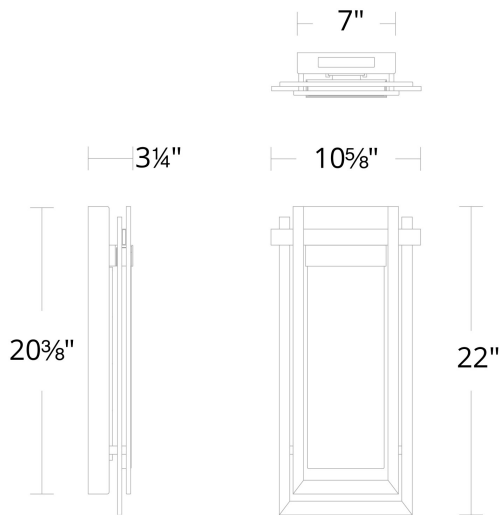

REPLACEMENT PARTS

RPL-GLA-64322 - Replacement Glass

WS-W64322

Model & Size	Color Temp	Finish	LED Watts	LED Lumens	Delivered Lumens
WS-W64322 22"	3000K	BK Black	17.7W	1072	587

Example: **WS-W64322-BK**

For custom requests please contact customs@modernforms.com