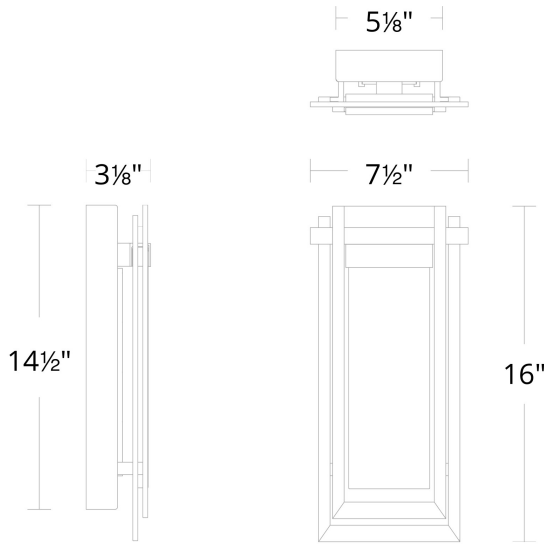

REPLACEMENT PARTS

RPL-GLA-64316 - Replacement Glass

WS-W64316

Model & Size	Color Temp	Finish	LED Watts	LED Lumens	Delivered Lumens
WS-W64316 16"	3000K	BK Black	10.9W	623	441

Example: **WS-W64316-BK**

For custom requests please contact customs@modernforms.com