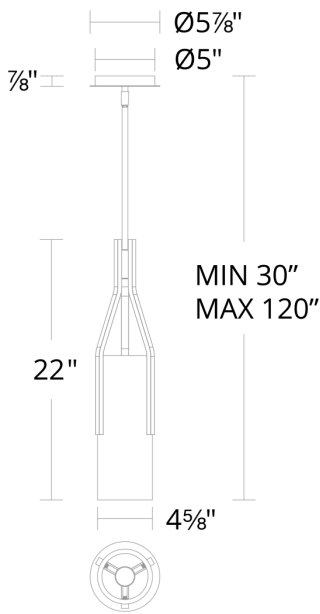

Project: _____

Location: _____

Fixture Type: _____

Catalog Number: _____

AVAILABLE FINISHES:

Firenze

PD-40222

PRODUCT DESCRIPTION

FEATURES

- Driver concealed within the canopy
- First quality Spanish alabaster
- Natural stone features unique veining and color variation
- Slope ceiling adaptable. Hang straight swivels up to 90 degrees
- Spin-on round canopy with minimal hardware
- Three 12" and one 6" down rods included (additional sold separately)

PD-40222

Model & Size	Color Temp	Finish	LED Watts	LED Lumens	Delivered Lumens
PD-40222 22"	3000K 3000K	AB Aged Brass AN Antique Nickel	11.1W 11.1W	894 894	806 806

Example: **PD-40222-AN**

For custom requests please contact customs@modernforms.com