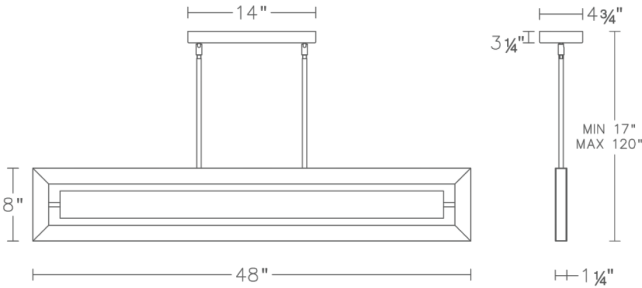

An elegant rectangle of light radiates from an artisan crafted, cloudy acrylic center panel illuminated by an uplight to create an impressive and unique look. The base of this modern 48-inch luminaire features downward illumination.

FEATURES

- Driver concealed within the canopy
- Up and downward illumination
- Artisan crafted milky cloud acrylic. Each unique piece lends itself to variations in milkiness.
- Six 12" and two 6" down rods included (additional sold separately)
- Slope ceiling adaptable. Hang straight swivels up to 90 degrees
- Slide-on rectangular canopy with minimal hardware

PD-54248

Model & Size	Color Temp	Finish	LED Watts	LED Lumens	Delivered Lumens
PD-54248 48"	3000K	BK Black	27.6W	2500	1264

Example: **PD-54248-BK**

For custom requests please contact customs@modernforms.com