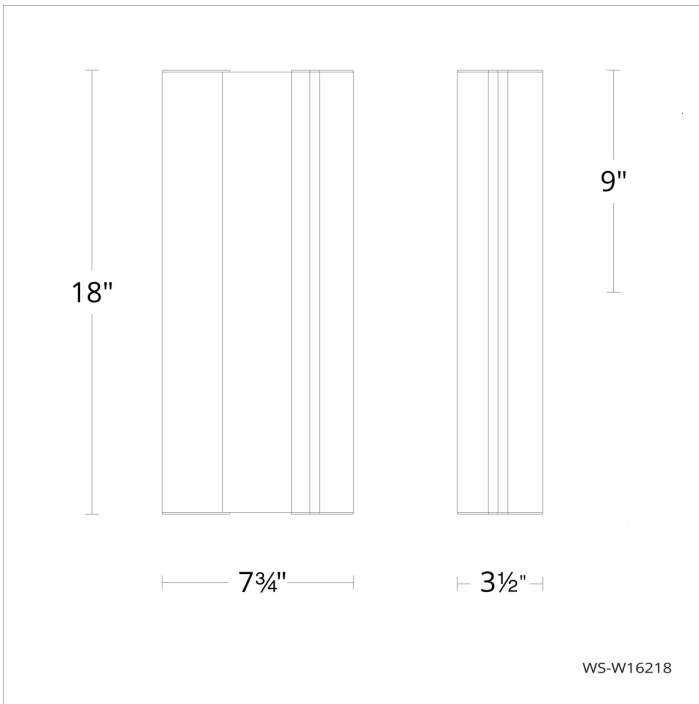

**FEATURES**

- Driver concealed within the canopy
- Ambient and edge lit illumination

**SPECIFICATIONS**

|                     |  |
|---------------------|--|
| <b>Rated Life</b>   | 54000 Hours  |
| <b>Standards</b>    | ETL, cETL, Wet Location Listed, IP65   |
| <b>Input</b>        | 120/277V, 50/60Hz  |
| <b>Dimming</b>      | ELV: 100-5%, TRIAC: 100-5%   |
| <b>Mounting</b>     | Can be mounted on wall vertically or upside down                                     |
| <b>Color Temp</b>   | 3000K  |
| <b>CRI</b>          | 90   |
| <b>Construction</b> | Extruded aluminum body, etched acrylic shade, and white silk screened glass diffuser |