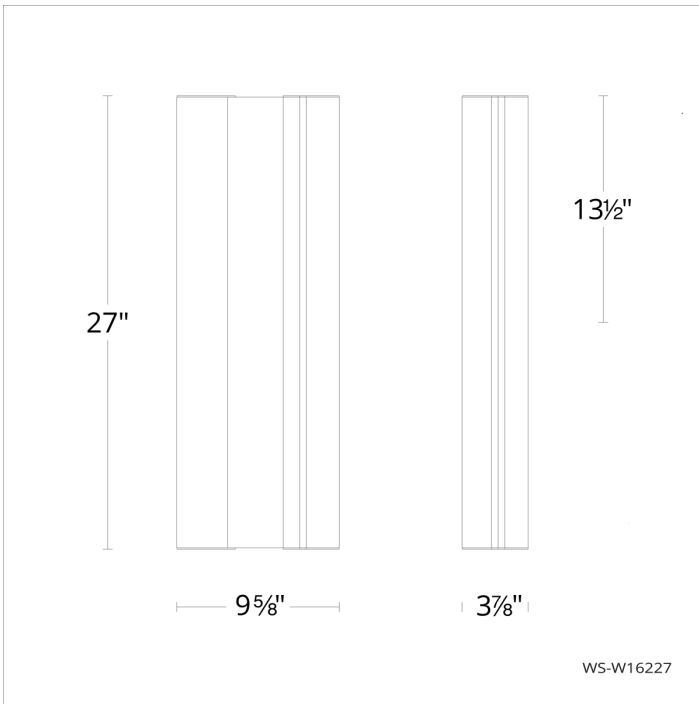

Project:

Location:

Fixture Type:

Catalog Number:

AVAILABLE FINISHES:

Enigma

WS-W16227

PRODUCT DESCRIPTION

A stunning minimalist sconce that scales well for large upscale residential, hospitality and commercial installations. ADA rated for public spaces, this LED luminaire delivers ambient back and edge-lit illumination. Blends seamlessly with a black finish and layers of lighting for any distinctive interior.

FEATURES

- Driver concealed within the canopy
- Ambient and edge lit illumination

SPECIFICATIONS

Rated Life	54000 Hours
Standards	ETL, cETL, Wet Location Listed, IP65
Input	120/277V, 50/60Hz
Dimming	ELV: 100-5%, TRIAC: 100-5%
Mounting	Can be mounted on wall vertically or upside down
Color Temp	3000K
CRI	90
Construction	Extruded aluminum body, etched acrylic shade, and white silk screened glass diffuser

Model & Size	Color Temp	Finish	LED Watts	LED Lumens	Delivered Lumens
WS-W16227 27"	3000K	BK Black	22.5W	852	789

Example: **WS-W16227-BK**

For custom requests please contact customs@modernforms.com