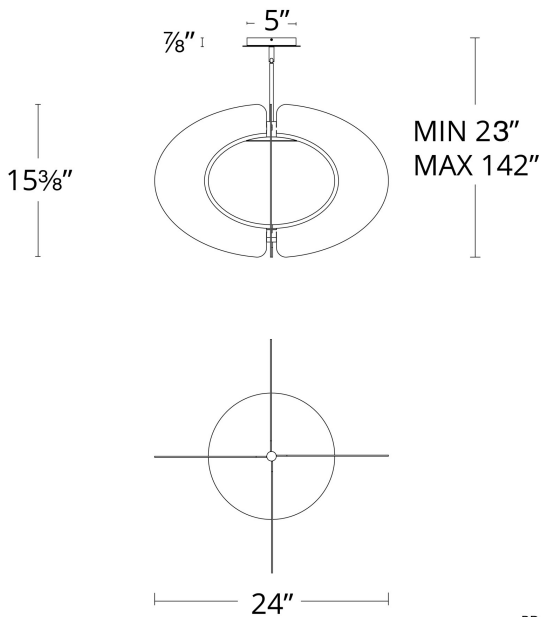

PD94324

Project: _____

Location: _____

Fixture Type: _____

Catalog Number: _____

AVAILABLE FINISHES:

Echelon

PD-94324

FEATURES

- Driver concealed within the canopy
- Mouth blown etched opal glass with decorative metal fins
- Spin-on round canopy with minimal hardware
- Three 12" and one 6" down rods included (additional sold separately)
- Slope ceiling adaptable. Hang straight swivel up to 90 degrees.

SPECIFICATIONS

Rated Life	54000 Hours
Standards	ETL, cETL,Damp Location Listed,Title 24 JA8: 2019 Compliant
Input	120/277V,50/60Hz
Dimming	ELV: 100-10%,TRIAC: 100-10%
Color Temp	3000K
CRI	90
Construction	Metal frame with mouth blown etched opal glass

REPLACEMENT PARTS

- RPL-GLA-94324 - Replacement Glass
- RPL-RODIN06-886-AB - 6" Rod - AB finish
- RPL-RODIN06-886-BK - 6" Rod - BK finish
- RPL-RODIN12-886-AB - 12" Rod - AB finish
- RPL-RODIN12-886-BK - 12" Rod - BK finish

Model & Size	Color Temp	Finish	LED Watts	LED Lumens	Delivered Lumens
PD-94324 24"	3000K 3000K	AB Aged Brass BK Black	19.5W 19.5W	2970 2970	1369 1369

Example: **PD-94324-BK**

For custom requests please contact customs@modernforms.com