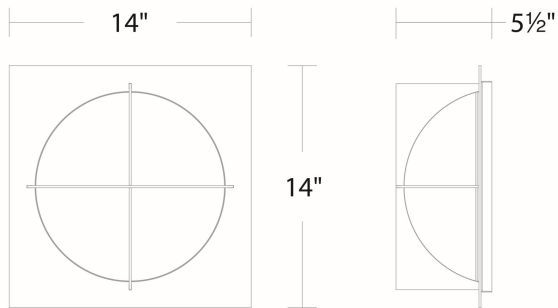

Project:

Location:

Fixture Type:

Catalog Number:

AVAILABLE FINISHES:

Echelon

FM-94314

PRODUCT DESCRIPTION

Contemporary composition. A dome of etched opal glass is perfectly bisected by lustrous planes of metal, creating a halo of brilliant LED illumination.

FEATURES

- ACLED driverless technology
- Mouth-blown etched opal glass

SPECIFICATIONS

Rated Life	54000 Hours
Standards	ETL, cETL,Damp Location Listed, Title 24 JA8: 2019 Compliant
Input	120V AC, 50/60Hz
Dimming	ELV
Mounting	Can be mounted on ceiling or wall in all orientations
Color Temp	3000K
CRI	90
Construction	Metal frame and mouth blown etched opal glass

REPLACEMENT PARTS

RPL-GLA-94314 - Replacement glass

FM-94314

Model & Size	Color Temp	Finish	LED Watts	LED Lumens	Delivered Lumens
FM-94314 14"	3000K	AB Aged Brass	29.1W	2315	1067
	3000K	BK Black	29.1W	2315	1067

Example: **FM-94314-BK**

For custom requests please contact customs@modernforms.com