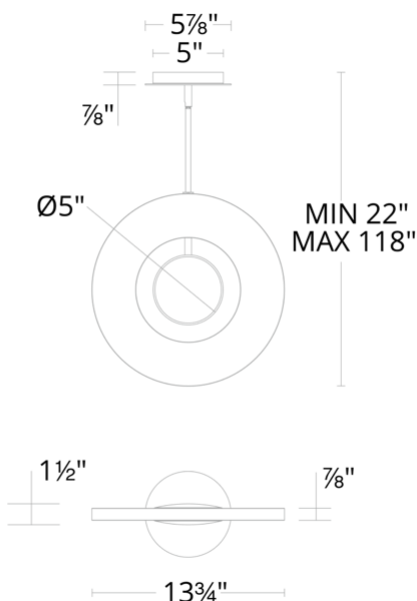

**FEATURES**

- Driver concealed within the canopy
- Artisan crafted milky cloud acrylic
- Three 12" and one 6" down rods included (additional sold separately)
- Slope ceiling adaptable. Hang straight swivels up to 90 degrees
- Spin-on round canopy with minimal hardware
- Each unique piece lends itself to variations in milkiness

**REPLACEMENT PARTS**

- RPL-RODIN06-886-AB - 6IN ROD
- RPL-RODIN12-886-AB - 12IN ROD

PD-62114

Model & Size	Color Temp	Finish	LED Watts	LED Lumens	Delivered Lumens
PD-62114 14"	3000K 3000K	AB Aged Brass BK Black	9.1W 9.1W	500 500	377 377