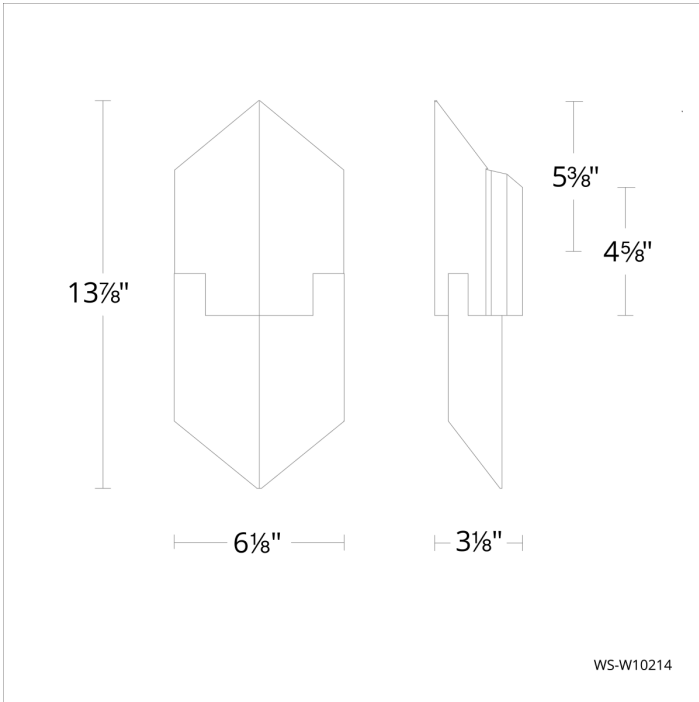

Project:

Location:

Fixture Type:

Catalog Number:

AVAILABLE FINISHES:

Cupid

WS-W10214

PRODUCT DESCRIPTION

REPLACEMENT PARTS

-

Model & Size	Color Temp	Finish	LED Watts	LED Lumens	Delivered Lumens
WS-W10214 14"	3000K	AL Brushed Aluminum	16.1W	700	530
	3000K	BK Black	16.1W	700	530
	3000K	WT White	16.1W	700	530