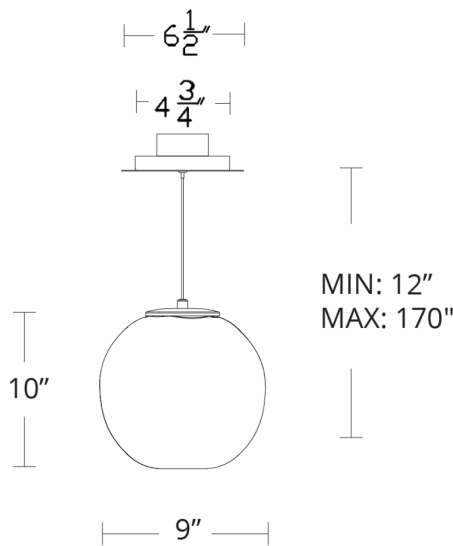

Project: _____

Location: _____

Fixture Type: _____

Catalog Number: _____

AVAILABLE FINISHES:

Cosmic

PD-28801

PRODUCT DESCRIPTION

PD-28801

REPLACEMENT PARTS

RPL-GLA-28801 - Glass

Model & Size	Color Temp	Finish	LED Watts	LED Lumens	Delivered Lumens
PD-28801 10"	3000K	BK Black	7.3W	412	377
	3000K	BN Brushed Nickel	7.3W	412	377

Example: **PD-28801-BN**