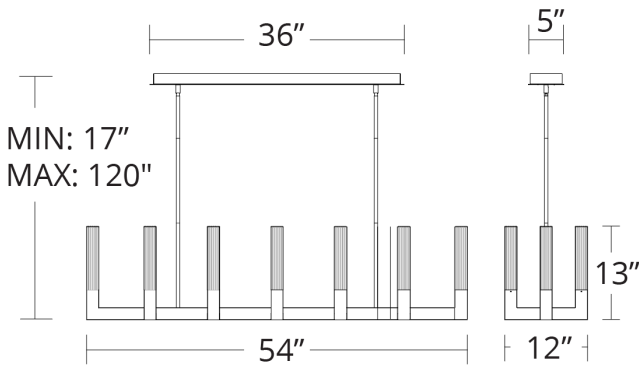

FEATURES

- Driver concealed within the canopy
- V-cut K5 seedy crystal
- Intricately welded for clean, seamless look
- Slope ceiling adaptable. Hang straight swivels up to 90 degrees
- NEC CODE (314.24) requires that ceiling outlet boxes in the U.S. support up to 50 lbs
- This fixture exceeds 50 lbs. and must be installed using a U.L. listed outlet box approved for up to 100 lbs. or supported independently of the outlet box
- Six 12" and two 6" down rods included (additional sold separately)

PD-30854

Model & Size	Color Temp	Finish	LED Watts	LED Lumens	Delivered Lumens
PD-30854 54"	3500K 3500K	AB Aged Brass BK Black	86W 86W	6528 6528	5232 5232

Example: **PD-30854-BK**

For custom requests please contact customs@modernforms.com