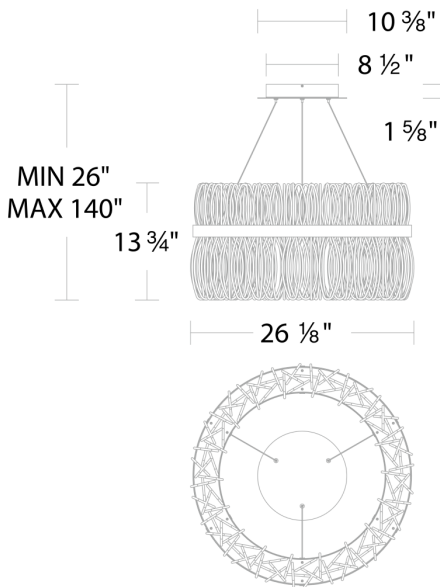

Project: _____

Location: _____

Fixture Type: _____

Catalog Number: _____

AVAILABLE FINISHES:

Charlize

PD-48226

PRODUCT DESCRIPTION

FEATURES

- Driver concealed within the canopy
- Fiber optics carries light for an even up and down illuminating glow
- Inner plate creates a mirrored effect
- Spin-on round canopy with minimal hardware
- Thin power aircraft cables provide an ultra clean look for adjustable suspension height

PD-48227

Model & Size	Color Temp	Finish	LED Watts	LED Lumens	Delivered Lumens
PD-48226 26"	3000K	BK Black	112.2W	5200	2406

Example: **PD-48226-BK**

For custom requests please contact customs@modernforms.com