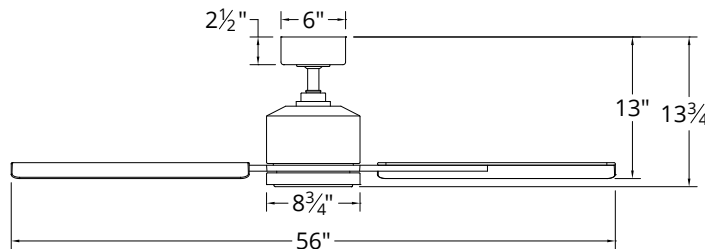

CERVANTES

FR-W1806-56L

56" Ceiling Fan

MODERN FORMS SMART FANS

PRODUCT DESCRIPTION

Modern luxury is all about making life simpler- that's exactly what Cervantes does for you. With our Modern Forms app, you can map out schedules, optimize energy use and integrate with smart home devices you already own, like Amazon Alexa and Google Assistant. And Cervantes's clean, offset blades slice through the air with barely a whisper- that's because the powerful DC motor keeps things running smooth and super quiet. Available in versatile oil-rubbed bronze and graphite finishes.

FEATURES

- 6 fan speeds through both Summer and Winter Modes
- Silent DC motor
- Includes Bluetooth remote control
- Optional wall control for 3, 4-way control sold separately
- Compatible with Modern Forms app

AIRFLOW/ENERGY EFFICIENCY

Weighted-Average/High Airflow CFM:	2798/6577
Weighted-Average/High Energy Use (W):	13/29
Estimated Yearly Energy Cost ($):	4
Weighted-Average/High Efficiency (CFM/W):	211/228
Max RPM:	153

ORDER NUMBER

Model	Housing	Blade
FR-W1806-56L	GH <i>Graphite</i>	WG <i>Weathered Gray</i>
	MB <i>Matte Black</i>	BW <i>Barn Wood</i>
	OB <i>Oil Rubbed Bronze</i>	DW <i>Dark Walnut</i>

Example: **FR-W1806-56L-MB/BW**

For 2700K add "-27" ; for 3500K add "-35" before the finish: **FR-W1806-56L27MBBW**

*Results may vary based on application and surroundings.

*This fan comes uni-pack - blade select options are not available

The Modern Forms app synchronizes seamlessly with smart home devices you already own

modernforms.com
Phone (800) 526.2588
Fax (800) 526.2585

Headquarters/Eastern Distribution Center
44 Harbor Park Drive
Port Washington, NY 11050

Central Distribution Center
1600 Distribution Ct
Lithia Springs, GA 30122

Western Distribution Center
1750 Archibald Avenue
Ontario, CA 91760

SPECIFICATIONS

Construction:	Aluminum, ABS
Blade:	14° Pitch, 56" sweep
Downrod:	1" O.D. x 4.5"H included
Mounting Slope:	Up to 30°
Wire:	80"
Hanging Weight:	20 lbs
Total Power:	48.5W
Standards:	UL/cUL Wet Location listed, Title 24 JA8-2016 Compliant, Title 20, Energy Star rated
Motor Type:	125 x 30 sensorless DC motor

WIRELESS PERFORMANCE

Wi-Fi Range:	Up to 150 ft*
Bluetooth Range:	Up to 150 ft

LUMINAIRE PERFORMANCE

Light Source:	LED
Light Wattage:	19.5W
Lumens/Delivered):	1600/429
Dimming:	Integrated
CRI:	90
Color Temperature:	3000K (2700K/3500K options available)
Rated Life:	50,000 hours