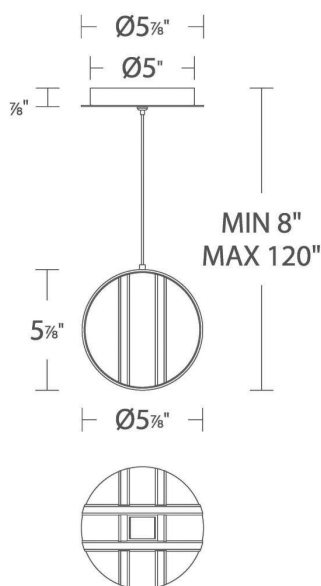

# Carillion

PD-36206

**PRODUCT DESCRIPTION**

Elevate this decorative luminaire to raise the bar for modern lighting. Intersecting bands on a sphere reveal beautiful edge lighting.

**FEATURES**

- Driver concealed within the canopy
- Ambient illumination
- Spin-on round canopy with minimal hardware
- Thin powered aircraft cables provide an ultra clean look for adjustable suspension height

**SPECIFICATIONS**

<b>Rated Life</b>	54000 Hours
<b>Standards</b>	ETL, cETL,Damp Location Listed
<b>Input</b>	120/277V,50/60Hz
<b>Dimming</b>	ELV: 100-5%,TRIAC: 100-5%
<b>Color Temp</b>	3000K
<b>CRI</b>	90
<b>Construction</b>	Die cast and extruded aluminum body with silicone diffuser

PD-36206

Model & Size	Color Temp	Finish	LED Watts	LED Lumens	Delivered Lumens
PD-36206 6"	3000K	AB Aged Brass BK Black BN Brushed Nickel	26.9W	1134	413

Example: **PD-36206-BN**

For custom requests please contact [customs@modernforms.com](mailto:customs@modernforms.com)