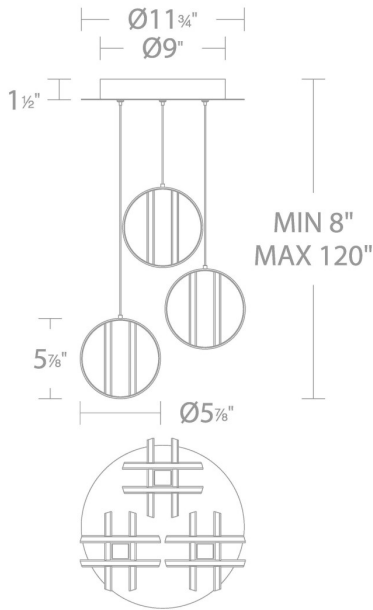

Project:

Location:

Fixture Type:

Catalog Number:

AVAILABLE FINISHES:

Carillion

PD-36203R

PRODUCT DESCRIPTION

Elevate decorative luminaires to raise the bar for modern decorative lighting. Intersecting bands on cascading triple spheres reveal beautiful ambient lighting.

FEATURES

- Driver concealed within the canopy
- Ambient illumination
- Thin powered aircraft cables provide an ultra clean look for adjustable suspension height

SPECIFICATIONS

Rated Life	54000 Hours
Standards	ETL, cETL, Damp Location Listed
Input	120-277V, 50/60Hz
Dimming	ELV: 100-5%, TRIAC: 100-5%
Color Temp	3000K
CRI	90
Construction	Die cast and extruded aluminum body with silicone diffuser

PD-36203R

Model & Size	Color Temp	Finish	LED Watts	LED Lumens	Delivered Lumens
PD-36203R 12"	3000K	AB Aged Brass BK Black BN Brushed Nickel	80.9W	2927	1019

Example: **PD-36203R-BN**

For custom requests please contact customs@modernforms.com