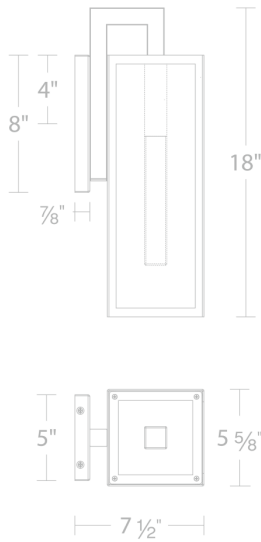

WS-W24218

Project:

Location:

Fixture Type:

Catalog Number:

AVAILABLE FINISHES:

Cambridge

WS-W24218

PRODUCT DESCRIPTION

A classic sensibility with timeless style. This exterior LED wall luminaire beckons like a glowing lantern to welcome guests to your fine home. Available in three sizes.

FEATURES

- Driver concealed within the canopy
- Diffuser rotates up to 45 degrees for a modern twist to the classic lantern design
- Clear glass panels are framed with an etched border

SPECIFICATIONS

Rated Life	50000 Hours
Standards	ETL, cETL, Wet Location Listed, IP65, Dark Sky Friendly
Input	120/277V, 50/60Hz
Dimming	ELV: 100-5%, TRIAC: 100-5%
Mounting	Can be mounted on wall vertically or upside down
Color Temp	3000K
CRI	90
Construction	Extruded aluminum body and etched acrylic diffuser framed in clear glass panels etched along the border

REPLACEMENT PARTS

- RPL-GLA-24218 - Replacement Glass
- RPL-DIF-24218 - Replacement Diffuser

Model & Size	Color Temp	Finish	LED Watts	LED Lumens	Delivered Lumens
WS-W24218 18"	3000K	BK Black	11.7W	800	378

Example: **WS-W24218-BK**

For custom requests please contact customs@modernforms.com