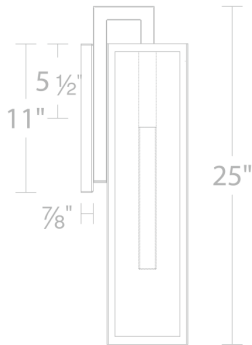

FEATURES

- Driver concealed within the canopy
- Diffuser rotates up to 45 degrees for a modern twist to the classic lantern design
- Clear glass panels are framed with an etched border

SPECIFICATIONS

Rated Life	50000 Hours
Standards	ETL, cETL, Wet Location Listed, IP65, Dark Sky Friendly
Input	120/277V, 50/60Hz
Dimming	ELV: 100-5%, TRIAC: 100-5%
Mounting	Can be mounted on wall vertically or upside down
Color Temp	3000K
CRI	90
Construction	Extruded aluminum body and etched acrylic diffuser framed in clear glass panels etched along the border

REPLACEMENT PARTS

- RPL-GLA-24218 - Replacement Glass
- RPL-DIF-24218 - Replacement Diffuser

Model & Size	Color Temp	Finish	LED Watts	LED Lumens	Delivered Lumens
WS-W24218 18"	3000K	BK Black	11.7W	800	378

- Driver concealed within the canopy
- Diffuser rotates up to 45 degrees for a modern twist to the classic lantern design
- Clear glass panels are framed with an etched border

SPECIFICATIONS

Rated Life	50000 Hours
Standards	ETL, cETL, Wet Location Listed, IP65, Dark Sky Friendly
Input	120/277V, 50/60Hz
Dimming	ELV: 100-5%, TRIAC: 100-5%
Mounting	Can be mounted on wall vertically or upside down
Color Temp	3000K
CRI	90
Construction	Extruded aluminum body and etched acrylic diffuser framed in clear glass panels etched along the border

REPLACEMENT PARTS

- RPL-GLA-24225 - Replacement Glass
- RPL-DIF-24225 - Replacement Diffuser

WS-W24222

Model & Size	Color Temp	Finish	LED Watts	LED Lumens	Delivered Lumens
WS-W24225 25"	3000K	BK Black	16.8W	1200	335