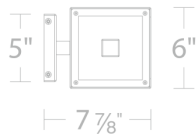

REPLACEMENT PARTS

- RPL-GLA-24225 - Replacement Glass
- RPL-DIF-24225 - Replacement Diffuser

WS-W24222

Model & Size	Color Temp	Finish	LED Watts	LED Lumens	Delivered Lumens
WS-W24225 25"	3000K	BK Black	16.8W	1200	335

Example: **WS-W24225-BK**

For custom requests please contact customs@modernforms.com