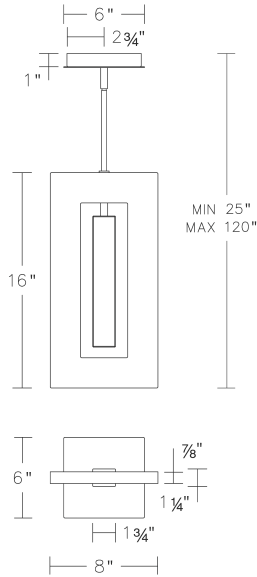

Project: _____

Location: _____

Fixture Type: _____

Catalog Number: _____

AVAILABLE FINISHES:

Cambria

PD-28216

PRODUCT DESCRIPTION

Clean lines and simple geometry define this minimalist mini pendant. An extruded metal structure enhances with artisan crafted milky white acrylic frame.

FEATURES

- Driver concealed within the canopy
- Artisan crafted milky cloud acrylic
- Three 12" and one 6" down rods included (additional sold separately)
- Slope ceiling adaptable. Hang straight swivels up to 90 degrees
- Slide-on square canopy with minimal hardware
- Each unique crafted piece lends itself to variations in milkiness

REPLACEMENT PARTS

- RPL-RODIN06-886-BK - 6" Rod
- RPL-RODIN12-886-BK - 12" Rod

PD-28216

Model & Size	Color Temp	Finish	LED Watts	LED Lumens	Delivered Lumens
PD-28216 16"	3000K	BK Black	15.6W	1500	706

Example: **PD-28216-BK**