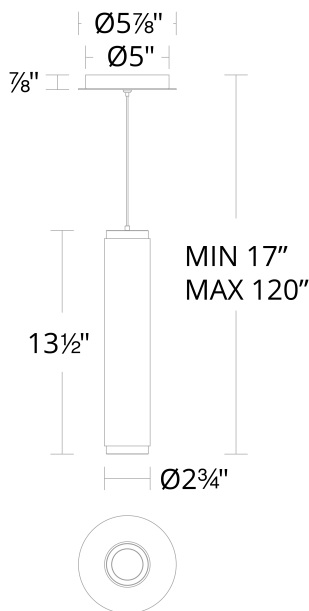

Project: _____

Location: _____

Fixture Type: _____

Catalog Number: _____

AVAILABLE FINISHES:

Burning Man

PD-67014

PRODUCT DESCRIPTION

Knurled aluminum casing with textured cross hatching pattern

FEATURES

- Driver concealed within the canopy
- Knurled aluminum casing with textured cross hatching pattern
- Retractable collar can be rotated for continuous 15°- 45° beam adjustment
- Thin powered aircraft cables provide an ultra clean look for adjustable suspension height
- Spin-on round canopy with minimal hardware

SPECIFICATIONS

Rated Life	60000 Hours
Standards	ETL, cETL,Damp Location Listed
Input	120/277V,50/60Hz
Dimming	ELV: 100-5%,TRIAC: 100-5%
Color Temp	3000K
CRI	90
Construction	Extruded aluminum body with die cast collar and diffusing glass lens

PD-67014

Model & Size	Color Temp	Finish	LED Watts	LED Lumens	Delivered Lumens
PD-67014 14"	3000K	AB Aged Brass AN Antique Nickel	15W	1105	768

Example: **PD-67014-AN**

For custom requests please contact customs@modernforms.com