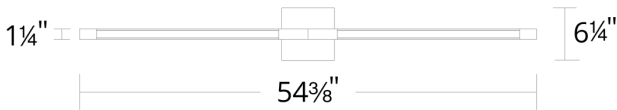

SPECIFICATIONS

Rated Life	54000 Hours
Standards	ETL, cETL,Damp Location Listed
Input	120-277V,50/60Hz
Dimming	ELV, 0-10V, TRIAC
Color Temp	3000K
CRI	90
Construction	Extruded aluminum and solid wood frame with PC diffuser