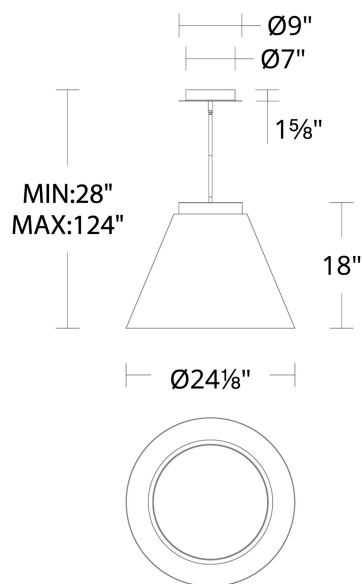

**FEATURES**

- Driver concealed within the canopy
- Smooth pebble grain leather
- Spin-on round canopy with minimal hardware
- Three 12" and one 6" down rods included (additional sold separately)
- Slope ceiling adaptable. Hang straight swivels up to 90 degrees

**REPLACEMENT PARTS**

- ROD-I06-PC130T-AB - 6" Rod - AB finish
- ROD-I12-PC130T-AB - 12" Rod - AB finish
- HDW-HY23-WA - Hardware Pack

PD-88324

Model & Size	Color Temp	Finish	LED Watts	LED Lumens	Delivered Lumens
PD-88324 24"	3000K	BK/AB Black & Aged Brass	43W	3792	986