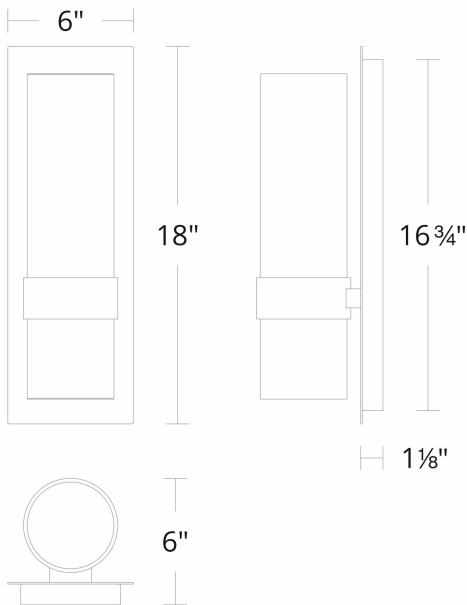

REPLACEMENT PARTS

- RPL-GLA-92313-01 - Replacement Glass (Top)
- RPL-GLA-92313-02 - Replacement Glass (Bottom)

WS-W92313

Model & Size	Color Temp	Finish	LED Watts	LED Lumens	Delivered Lumens
WS-W92313 13"	3000K	BK Black	7.6W	535	409

REPLACEMENT PARTS

- RPL-GLA-92318-01 - Replacement Glass (Top)
- RPL-GLA-92318-02 - Replacement Glass (Bottom)

WS-W92138

Model & Size	Color Temp	Finish	LED Watts	LED Lumens	Delivered Lumens
WS-W92318 18"	3000K	BK Black	14.1W	1055	811