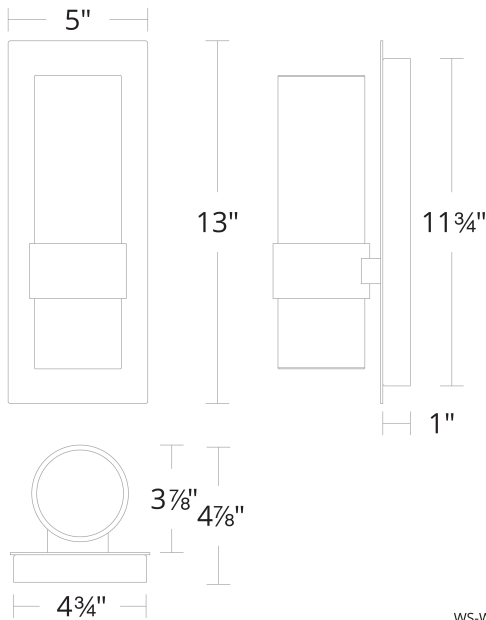

Project:

Location:

Fixture Type:

Catalog Number:

AVAILABLE FINISHES:

Beacon

WS-W92313

PRODUCT DESCRIPTION

SPECIFICATIONS

Rated Life	54000 Hours
Standards	ETL, cETL, Wet Location Listed, IP65
Input	120/277V, 50/60Hz
Dimming	ELV
Mounting	Can be mounted on wall vertically or upside down
Color Temp	3000K
CRI	90
Construction	Extruded aluminum body and mouth blown hammered seeded glass shade

REPLACEMENT PARTS

- RPL-GLA-92313-01 - Replacement Glass (Top)
- RPL-GLA-92313-02 - Replacement Glass (Bottom)

WS-W92313

Model & Size	Color Temp	Finish	LED Watts	LED Lumens	Delivered Lumens
WS-W92313 13"	3000K	BK Black	7.6W	535	409

REPLACEMENT PARTS

- RPL-GLA-92318-01 - Replacement Glass (Top)
- RPL-GLA-92318-02 - Replacement Glass (Bottom)

WS-W92138

Model & Size	Color Temp	Finish	LED Watts	LED Lumens	Delivered Lumens
WS-W92318 18"	3000K	BK Black	14.1W	1055	811