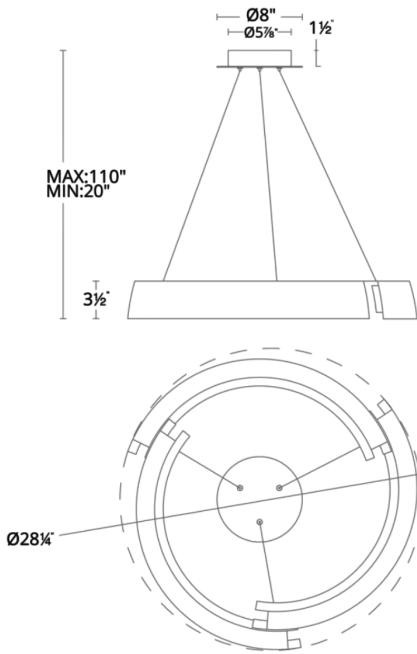

Project: _____

Location: _____

Fixture Type: _____

Catalog Number: _____

AVAILABLE FINISHES:

Battlestar

PD-34228

PRODUCT DESCRIPTION

SPECIFICATIONS

Rated Life	50000 Hours
Standards	ETL, cETL, Damp Location Listed
Input	120-277V, 50/60Hz
Dimming	ELV, 0-10V, TRIAC
Color Temp	3000K
CRI	90
Construction	Aluminum body with acrylic diffuser

PD-34228

Model & Size	Color Temp	Finish	LED Watts	LED Lumens	Delivered Lumens
PD-34228 28"	3000K	BK Black	30.2W	2225	1559

Example: **PD-34228-BK**

For custom requests please contact customs@modernforms.com