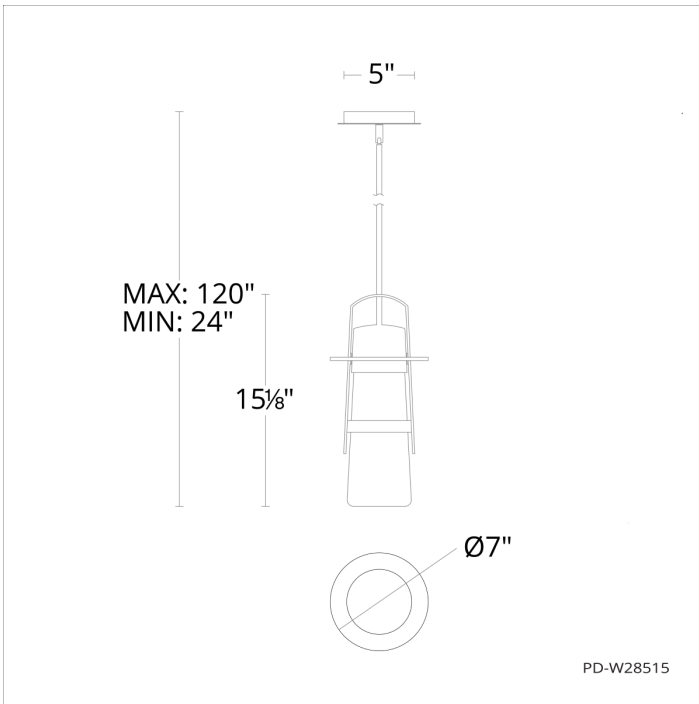

Project: _____

Location: _____

Fixture Type: _____

Catalog Number: _____

AVAILABLE FINISHES:

Balthus

PD-W28515

PRODUCT DESCRIPTION

FEATURES

- ACLED driverless technology
- Clear mouth-blown hammered glass
- Slope ceiling adaptable. Hang straight swivels up to 90 degrees
- Spin-on round canopy with minimal hardware
- Three 12" and one 6" down rods included (additional sold separately)

SPECIFICATIONS

Rated Life	54000 Hours
Standards	ETL, cETL, Wet Location Listed, IP65, Title 24 JA8: 2019 Compliant
Input	120V, 50/60Hz
Dimming	ELV: 100-5%, TRIAC: 100-5%
Color Temp	3000K
CRI	90
Construction	"Aluminum hardware, Clear hammered mouth-blown glass"

Model & Size	Color Temp	Finish	LED Watts	LED Lumens	Delivered Lumens
PD-W28515 15"	3000K	BK Black ORB Oil Rubbed Bronze	12.5W	495	431

Example: **PD-W28515-ORB**

For custom requests please contact customs@modernforms.com