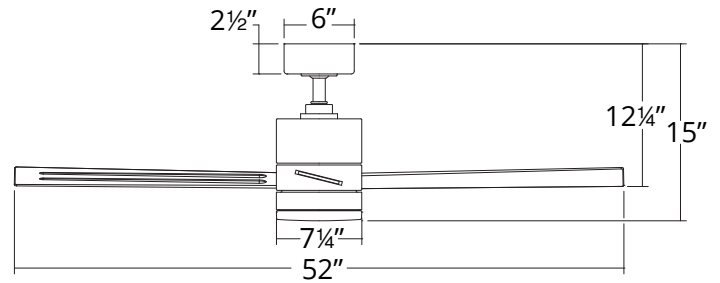

AXIS

FR-W1803-52L

52" Ceiling Fan

MODERN FORMS

SMART FANS

PRODUCT DESCRIPTION

A simple, sophisticated smart fan that works seamlessly in transitional, minimalist and other modern environments, Axis is perfectly sized for medium-sized kitchens, bedrooms and living rooms, and its wet-rated status and weather-resistant finish make it prime for outdoor use as well. Unleash the full potential of Axis with our Modern Forms app, which offers smart features like Adaptive Learning and Away Mode, and helps cut down on energy use by integrating with your smart thermostat.

FEATURES

- 6 fan speeds through both Summer and Winter Modes
- Silent DC motor
- Includes BT remote control
- Luminaire cover included
- Optional wall control for 3, 4-way control sold separately
- Compatible with Modern Forms app

AIRFLOW/ENERGY EFFICIENCY

Weighted-Average/High Airflow CFM:	3896/5695
Weighted-Average/High Energy Use (W):	13/33
Estimated Yearly Energy Cost ($):	6
Weighted-Average/High Efficiency (CFM/W):	211/153
Max RPM:	167

ORDER NUMBER

Model	Housing	Blade
FR-W1803-52L	BZ <i>Bronze</i>	BZ <i>Bronze</i>
	MB <i>Matte Black</i>	MB <i>Matte Black</i>
	MW <i>Matte White</i>	MW <i>Matte White</i>
	TT <i>Titanium Silver</i>	TT <i>Titanium Silver</i>

Example: **FR-W1803-52L-MB**

For 2700K add "-27" ; for 3500K add "-35" before the finish: **FR-W1803-52L-27-MB**

*Results may vary based on application and surroundings.

*This fan comes uni-pack - blade select options are not available

The Modern Forms app synchronizes seamlessly with smart home devices you already own

modernforms.com
Phone (800) 526.2588
Fax (800) 526.2585

Headquarters/Eastern Distribution Center
44 Harbor Park Drive
Port Washington, NY 11050

Central Distribution Center
1600 Distribution Ct
Lithia Springs, GA 30122

Western Distribution Center
1750 Archibald Avenue
Ontario, CA 91760

SPECIFICATIONS

Construction:	Aluminum, ABS
Blade:	14° Pitch, 52" sweep
Downrod:	1" O.D. x 4.5"H included
Mounting Slope:	Up to 30°
Wire:	80"
Hanging Weight:	13.5 lbs
Total Power:	52.5W
Standards:	UL/cUL Wet Location listed, Title 24 JA8-2016 Compliant, Title 20, Energy Star rated
Motor Type:	125 x 20 sensorless DC motor

WIRELESS PERFORMANCE

Wi-Fi Range:	Up to 150 ft*
Bluetooth Range:	Up to 150 ft*

LUMINAIRE PERFORMANCE

Light Source:	LED
Light Wattage:	19.5W
Lumens/Delivered Lumens:	1600/708
Dimming:	Integrated
CRI:	90
Color Temperature:	3000K (2700K/3500K options available)
Rated Life:	50,000 hours