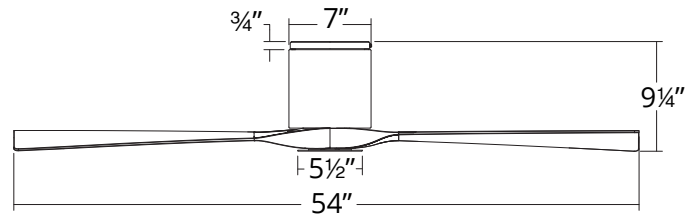

AVIATOR FLUSH

FH-W1811-54

54" Flush Mounted Fan

MODERN FORMS SMART FANS

PRODUCT DESCRIPTION

Inspired by the golden age of flying, this smart fan takes technology to the next level. Pair it with the exclusive Modern Forms app to save on energy costs and intuitively create schedules that adapt to your behavior. Two simulated wood finishes contrast with the matte black or graphite housings for an understated look in interior or exterior spaces. Available option LED luminaire kit sold separately.

FEATURES

- 6 fan speeds through both Summer and Winter Modes
- Silent DC motor
- Luminaire not included
- Includes BT wall control
- Optional remote control with wall cradle sold separately
- Additional wall control for 3, 4-way control sold separately
- Compatible with Modern Forms app

AIRFLOW/ENERGY EFFICIENCY

Weighted-Average/High Airflow CFM:	4258/6385
Weighted-Average/High Energy Use (W):	20/27
Estimated Yearly Energy Cost ($):	6
Weighted-Average/High Efficiency (CFM/W):	132/246
Max RPM:	170

ORDER NUMBER

Model	Housing	Blade
FH-W1811-54	GH Graphite	WG Weathered Gray
	MB Matte Black	DK Distressed Koa
	MB Matte Black	MB Matte Black

Example: FH-W1811-54-MB

- *Results may vary based on application and surroundings.
- *This fan comes uni-pack - blade select options are not available

The Modern Forms app synchronizes seamlessly with smart home devices you already own

modernforms.com
Phone (800) 526.2588
Fax (800) 526.2585

Headquarters/Eastern Distribution Center
44 Harbor Park Drive
Port Washington, NY 11050

Central Distribution Center
1600 Distribution Ct
Lithia Springs, GA 30122

Western Distribution Center
1750 Archibald Avenue
Ontario, CA 91760

SPECIFICATIONS

Construction:	Aluminum/ABS
Blade:	13° Pitch, 54" sweep
Wire:	8"
Hanging Weight:	12.5 lbs
Total Power:	27W
Standards:	UL/cUL Wet Location listed, Title 24 JA8-2016 Compliant, Title 20, Energy Star rated
Motor Type:	125 x 20 sensorless DC motor

WIRELESS PERFORMANCE

Wi-Fi Range:	Up to 150 ft*
Bluetooth Range:	Up to 150 ft

OPTIONAL LUMINAIRE (Sold Separately)

Model	Finish
F-1811-LED	GH Graphite
	MB Matte Black

Example: F-1811-LED-MB