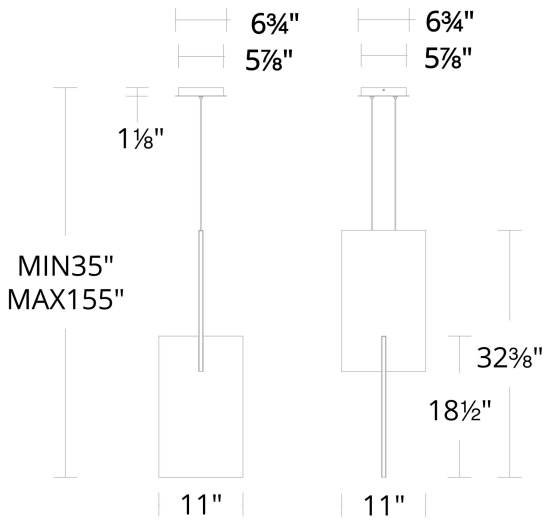

REPLACEMENT PARTS

HDW-SY23-MA - Hardware Pack

PD-79032

Model & Size	Color Temp	Finish	LED Watts	LED Lumens	Delivered Lumens
PD-79032 32"	3000K 3000K	AB Aged Brass BK Black	56.6W 56.6W	2830 2830	2407 2407

Example: **PD-79032-BK**

For custom requests please contact customs@modernforms.com