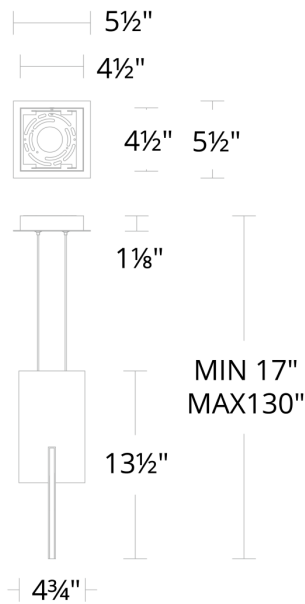

SPECIFICATIONS

Rated Life	50000 Hours
Standards	ETL, cETL,Damp Location Listed
Input	120V,50/60Hz
Dimming	ELV: 100-10%,TRIAC: 100-10%
Color Temp	3000K
CRI	90
Construction	Aluminum body with acrylic diffuser

REPLACEMENT PARTS

HDW-SY22-CE - Hardware Pack

PD-79014

Model & Size	Color Temp	Finish	LED Watts	LED Lumens	Delivered Lumens
PD-79014 14"	3000K 3000K	AB Aged Brass BK Black	28.3W 28.3W	765 765	646 646

Example: **PD-79014-BK**