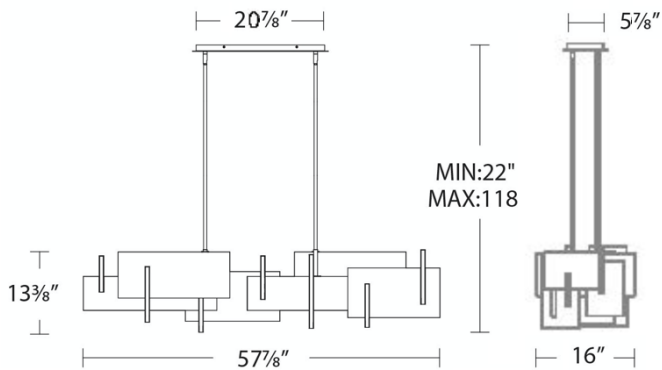

SPECIFICATIONS

Rated Life	66000 Hours
Standards	ETL, cETL,Damp Location Listed
Input	120-277V,50/60Hz
Dimming	ELV, 0-10V, TRIAC
Color Temp	3000K
CRI	90
Construction	Aluminum body with acrylic diffuser

REPLACEMENT PARTS

- RPL-ROD-IN06-SYAB - 6" rod
- RPL-ROD-IN06-SYBK - 6" rod
- RPL-ROD-IN12-SYAB - 12" rod
- RPL-ROD-IN12-SYBK - 12" rod
- HDW-SY20-CE - Hardware pack (AB finish)
- HDW-SY21-CE - Hardware pack (BK finish)

PD-79058

Model & Size	Color Temp	Finish	LED Watts	LED Lumens	Delivered Lumens
PD-79058 58"	3000K 3000K	AB Aged Brass BK Black	82.5W 82.5W	6000 6000	2617 2617

Example: **PD-79058-BK**

For custom requests please contact customs@modernforms.com