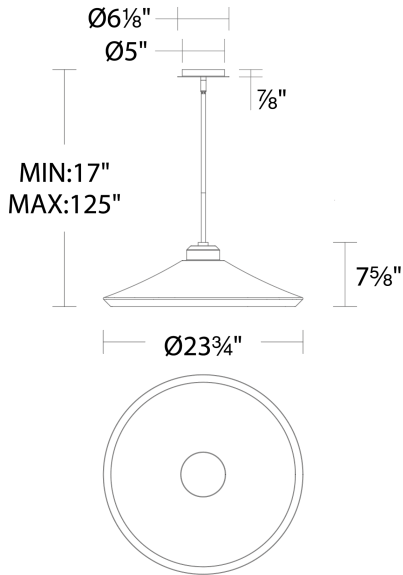

**FEATURES**

- Driver concealed within the canopy
- Hand-leafed interior
- Spin-on round canopy with minimal hardware
- Three 12" and one 6" down rods included (additional sold separately)
- Slope ceiling adaptable. Hang straight swivels up to 90 degrees

**REPLACEMENT PARTS**

- RPL-ROD-IN06-BZ - 6" Rod
- RPL-ROD-IN12-BZ - 12" Rod
- HDW-KS23-MA - Hardware Pack

PD-90324

Model & Size	Color Temp	Finish	LED Watts	LED Lumens	Delivered Lumens
PD-90324 24"	3000K	BZ/GL Gold Leaf/Bronze	19W	1493	1150