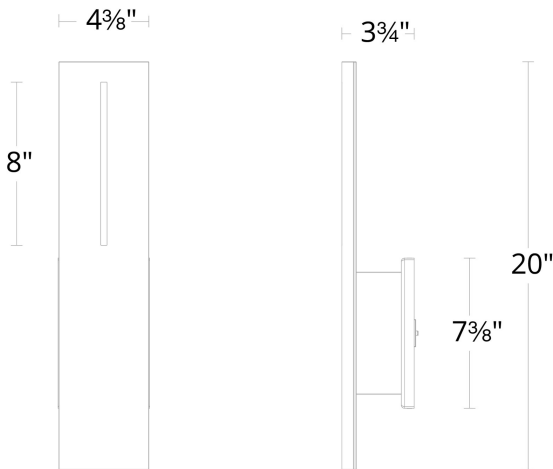

# Aegis

WS-W22320

**PRODUCT DESCRIPTION**

A shield designed and engineered to protect your home and family. Aegis stands tall and towers towards the sky above.

**FEATURES**

- Driver concealed within the fixture
- Up and down illumination
- Built in color temperature adjustability. Switch from 3000K/3500K/4000K

**SPECIFICATIONS**

<b>Rated Life</b>	50000 Hours
<b>Standards</b>	ETL, cETL, Wet Location Listed, IP65, Title 24 JA8: 2019 Compliant
<b>Input</b>	120-277V, 50/60Hz
<b>Dimming</b>	ELV, 0-10V, TRIAC
<b>Mounting</b>	Can be mounted on wall vertically or upside down
<b>Color Temp</b>	3000K, 3500K, 4000K
<b>CRI</b>	90
<b>Construction</b>	Extruded aluminum body and silk screened glass diffuser

WS-W22320

Model & Size	Color Temp	Finish	LED Watts	LED Lumens	Delivered Lumens
WS-W22320 20"	3000K	BK Black	22.4W	1146	530
	3500K	BK Black	22.4W	1146	530
	4000K	BK Black	22.4W	1146	530

Example: **WS-W22320-40-BK**