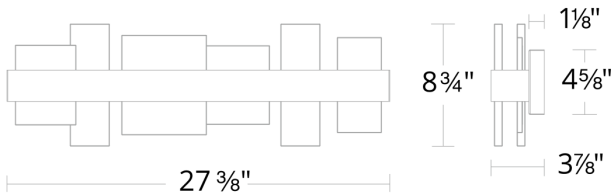

WS-68127

Model & Size	Color Temp	Finish	LED Watts	LED Lumens	Delivered Lumens
WS-68127 27"	3000K	AB Aged Brass BN Brushed Nickel	33.6W	1970	1733

Example: **WS-68127-BN**

For custom requests please contact customs@modernforms.com

WS-68137

Model & Size	Color Temp	Finish	LED Watts	LED Lumens	Delivered Lumens
WS-68137 37"	3000K	AB Aged Brass BN Brushed Nickel	46W	1809	1596

Example: **WS-68137-BN**

For custom requests please contact customs@modernforms.com