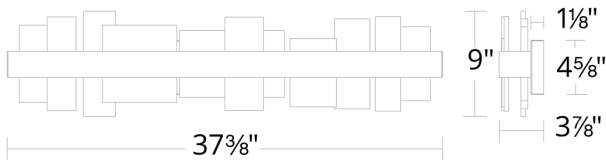

SPECIFICATIONS

Rated Life	60000 Hours
Standards	ETL, cETL, Damp Location Listed, Title 24 JA8: 2019 Compliant
Input	120 VAC, 50/60Hz
Dimming	ELV
Mounting	Can be mounted on wall vertically or upside down
Color Temp	3000K
CRI	90
Construction	Aluminum body with alabaster shade and PC diffuser