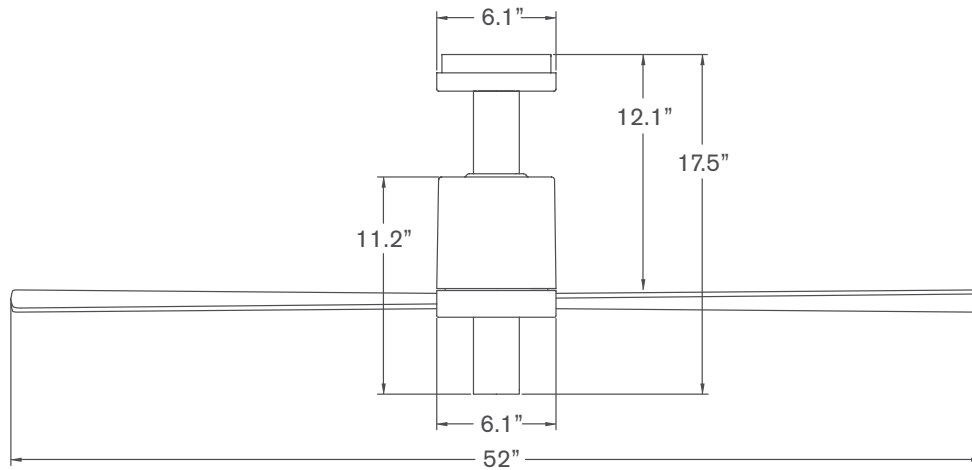

Dimensions

Specifications

- 6-speed, reversible DC motor
- Die cast and extruded aluminum construction
- 52" span, injection-molded ABS blades
- Pre-configured with a 4" down rod (longer options also available)
- Optional LED light: 7W, 90 CRI, 3000K, 500 lumens (dimnable), GU10 base; CA Title 24, JA8-2019 compliant
- For flat ceilings only
- Designed by Jorge Pensi
- ETL listed for dry and damp locations
- Weight: 16.0 lbs (7.3 kgs)

DOWN RODS

The Pensi DC ships standard with a 4" down rod. Use the following part numbers to order accessory down rods.

Finish	Length
#DRP -	-
▲	▲
GW Gloss White	11 11" for 24" OAL
AA Anthracite	23 23" for 36" OAL
	35 35" for 48" OAL