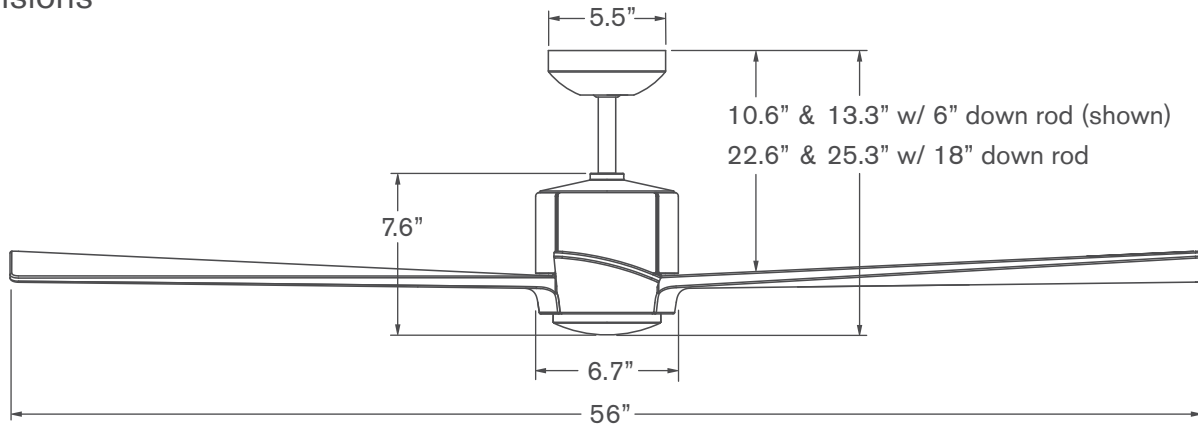

Dimensions

Specifications

- 6-speed, reversible DC motor
- Die cast aluminum construction
- 56" span, solid wood blades
- Includes 6" and 18" down rods (longer options also available)
- Optional LED light: 17W, 90 CRI, 3000K, 1530 lumens (dimnable) behind opal glass diffuser; adds 0.75" to length of fan; CA Title 24, JA8-2019 compliant
- Slope compatible up to 20°; adapter available for slopes up to 45°
- Designed by The Modern Fan Company
- ETL listed for dry and damp locations
- Weight: 13.0 lbs (5.9 kgs)

DOWN RODS

The Nouveau DC ships standard with 6" and 18" down rods. Use the following part numbers to order accessory down rods.

#DRD	Finish	Length
-	-	-
▲		▲
MW	Matte White	12 12"
GT	Graphite	24 24"
DB	Dark Bronze	36 36"
		48 48"
		60 60"
		72 72"