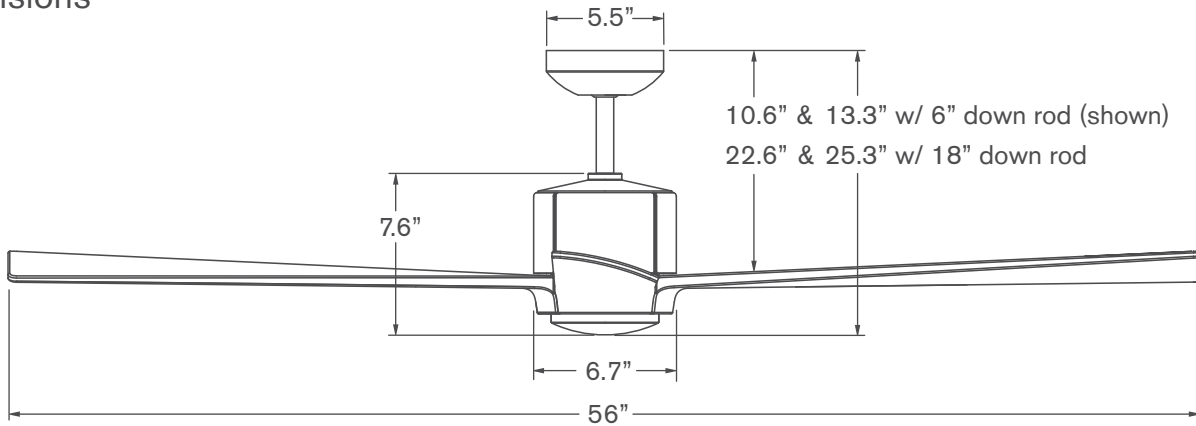

## Dimensions

## Specifications

- 6-speed, reversible DC motor
- Die cast aluminum construction
- 56" span, solid wood blades
- Includes 6" and 18" down rods (longer options also available)
- Optional LED light: 17W, 90 CRI, 3000K, 1530 lumens (dimnable) behind opal glass diffuser; adds 0.75" to length of fan; CA Title 24, JA8-2019 compliant
- Slope compatible up to 20°; adapter available for slopes up to 45°
- Designed by The Modern Fan Company
- ETL listed for dry and damp locations
- Weight: 13.0 lbs (5.9 kgs)