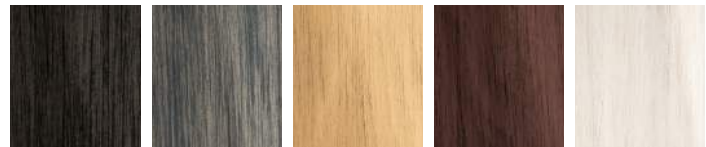

SOLID WOOD BLADES

Solid wood blades are CNC milled from a light-weight and stable, plantation grown Paulownia, then hand-finished as shown here.

Ebony   Graywash   Maple   Mahogany   Whitewash

NOUVEAU DC CONTROLS

Nouveau DC controls use RF transmission to a receiving unit included with each fan, providing six speeds, reversing and light function (on/off or dimming). Control selection is made at time of order and incorporated into fan item number. Controls utilize dedicated (unique) RF channels to avoid interference with other ceiling fans installed nearby. The wall control (if ordered) also includes a master power switch.