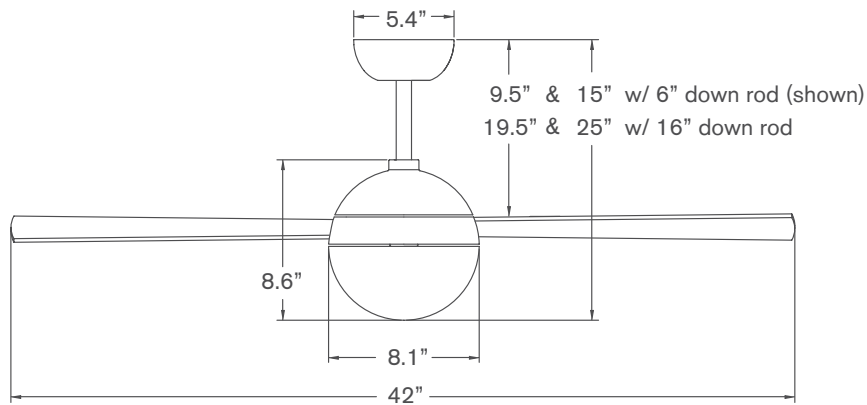

Ball | 42

Ball | 42 > Configure item number from attributes below.

#BAL	Finish	Blade Span	Blade Color	Light Option	Control Option
-	-	-	-	-	-
▲	▲	▲	▲	▲	▲
GW	Gloss White	42 42" Span	WH White	NL No Light	001 Fan Speed Only
BA	Brushed Aluminum		AL Aluminum	652 20W LED	002 Fan & Light – 3 Wire
			MP Maple		003 Handheld Remote
					004 Fan & Light – 2 Wire
					005 Wall/Remote Combo

Dimensions

Also available in 52" blade span.

Specifications

- 153mm x 18mm AC motor with reverse switch on fan body
- Die cast aluminum construction
- 42" span, plywood blades
- Includes 6" and 16" down rods (longer options also available)
- Optional LED light: 20W, 90 CRI, 3000K, 1800 lumens (dimmable) behind opal glass diffuser; CA Title 24, JA8-2019 compliant
- Slope compatible up to 33°; adapter available for slopes up to 45°
- Designed by Ron Rezek
- ETL listed for dry and damp locations
- Weight: 16 lbs (7.3 kgs)

DOWN RODS

The Ball ships standard with 6" and 16" down rods. Use the following part numbers to order accessory down rods.

#DRD	Finish	Length
-	-	-
▲	-	▲
GW	Gloss White	12 12"
BA	Brushed Aluminum	24 24"
		36 36"
		48 48"
		60 60"
		72 72"