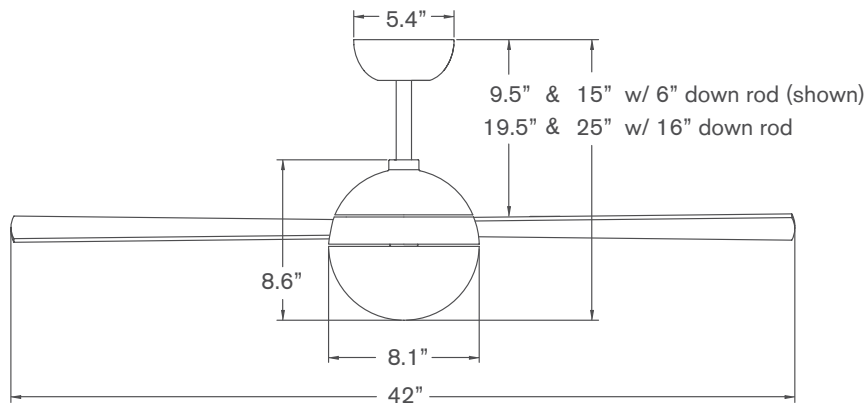

Ball | 42

Ball | 42 > Configure item number from attributes below.

#BAL	Finish	Blade Span	Blade Color	Light Option	Control Option
-	-	-	-	-	-
▲	▲	▲	▲	▲	▲
GW	Gloss White	42 42" Span	WH White	NL No Light	001 Fan Speed Only
BA	Brushed Aluminum		AL Aluminum	652 20W LED	002 Fan & Light – 3 Wire
			MP Maple		003 Handheld Remote
					004 Fan & Light – 2 Wire
					005 Wall/Remote Combo

Dimensions

Also available in 52" blade span.

Specifications

- 153mm x 18mm AC motor with reverse switch on fan body
- Die cast aluminum construction
- 42" span, plywood blades
- Includes 6" and 16" down rods (longer options also available)
- Optional LED light: 20W, 90 CRI, 3000K, 1800 lumens (dimnable) behind opal glass diffuser; CA Title 24, JA8-2019 compliant
- Slope compatible up to 33°; adapter available for slopes up to 45°
- Designed by Ron Rezek
- ETL listed for dry and damp locations
- Weight: 16 lbs (7.3 kgs)

DOWN RODS

The Ball ships standard with 6" and 16" down rods. Use the following part numbers to order accessory down rods.

#DRD	Finish	Length
-	-	-
▲	-	▲
GW	Gloss White	12 12"
BA	Brushed Aluminum	24 24"
		36 36"
		48 48"
		60 60"
		72 72"