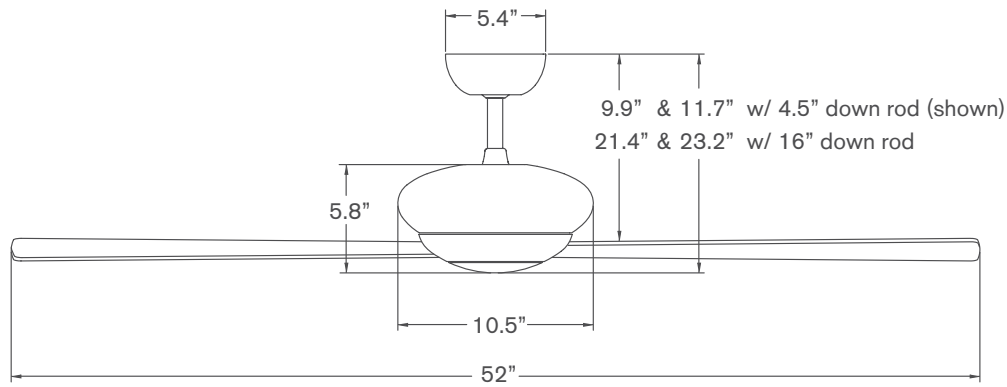

# Altus | 52

Altus | 52 > Configure item number from attributes below.

#ALT	Finish	Blade Span	Blade Color	Light Option	Control Option
-	-	-	-	-	-
	▲ <b>GW</b> Gloss White <b>BA</b> Brushed Aluminum <b>DB</b> Dark Bronze	▲ <b>52</b> 52" Span	▲ <b>WH</b> White <b>AL</b> Aluminum <b>BK</b> Black <b>MP</b> Maple <b>MG</b> Mahogany	▲ <b>NL</b> No Light <b>271</b> 17W LED	▲ <b>001</b> Fan Speed Only <b>002</b> Fan & Light – 3 Wire <b>003</b> Handheld Remote <b>004</b> Fan & Light – 2 Wire <b>005</b> Wall/Remote Combo

## Dimensions

Also available in 42" blade span.

## Specifications

- 153mm x 18mm AC motor with reverse switch on fan body
- Die cast and spun aluminum construction
- 52" span, plywood blades
- Includes 4.5" and 16" down rods (longer options also available)
- Optional LED light: 17W, 90 CRI, 3000K, 1530 lumens (dimnable) behind an opal glass diffuser; adds 1.5" to length of fan; CA Title 24, JA8-2019 compliant
- Slope compatible up to 33°; adapter available for slopes up to 45°
- Designed by Ron Rezek
- ETL listed for dry and damp locations
- Weight: 15 lbs (6.8 kgs)