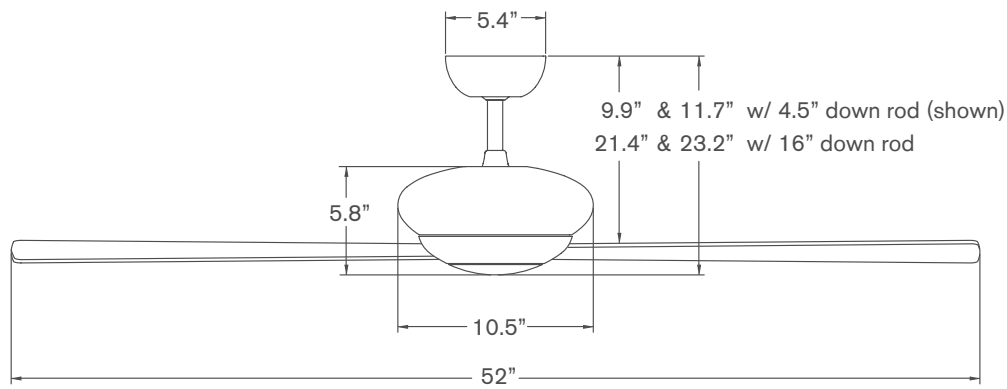

Dimensions

Also available in 42" blade span.

Specifications

- 153mm x 18mm AC motor with reverse switch on fan body
- Die cast and spun aluminum construction
- 52" span, plywood blades
- Includes 4.5" and 16" down rods (longer options also available)
- Optional LED light: 17W, 90 CRI, 3000K, 1530 lumens (dimnable) behind an opal glass diffuser; adds 1.5" to length of fan; CA Title 24, JA8-2019 compliant
- Slope compatible up to 33°; adapter available for slopes up to 45°
- Designed by Ron Rezek
- ETL listed for dry and damp locations
- Weight: 15 lbs (6.8 kgs)