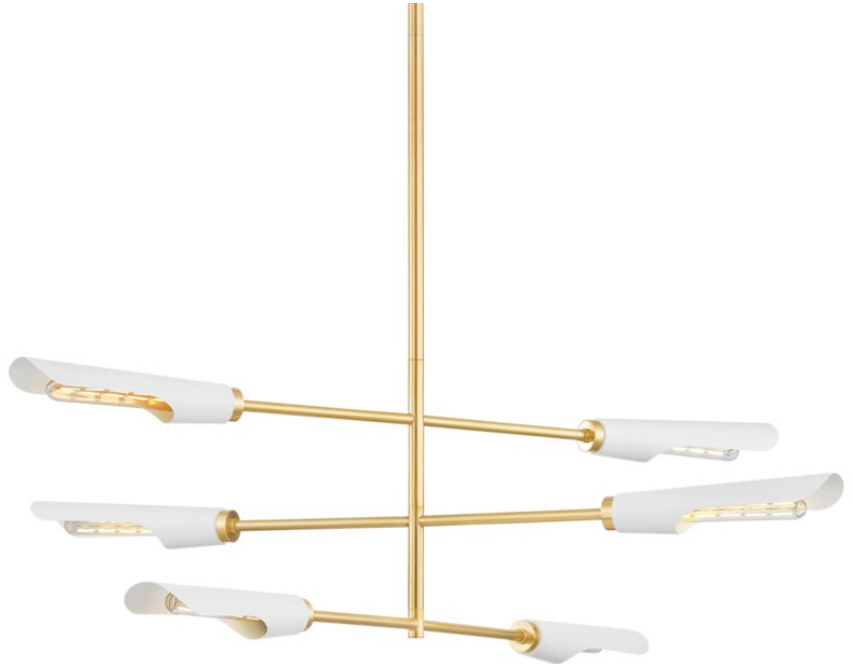

HARPERROSE

H828806-AGB/SWH

Sculptural and statement-making, Harperrose combines clean-line modernism with a playful touch. Recalling the clouds, this mobile-inspired design features an Aged Brass framework with shades in a Soft White finish. Mixing form with function, it directs light downwards, providing illumination over a large area. Available as a chandelier or wall sconce. Part of THELIFESTYLEDCO collection.

FINISHES

AGED BRASS/SOFT WHITE (AGB/SWH)

DIMENSIONS

Height 15.50"

Width/Diameter 48.00"

Minimum Height 19.00"

Maximum Height 55.00"

Canopy/Backplate 6.00"

Hanging Type

Weight 8.38lb

GLASS/SHADES

Material Steel

Attachment

Color

LAMPING/ELECTRICAL

Bulb 1

Bulb Included No

Socket Type E26 Medium Base

Wattage 15w

Voltage 120 VAC

SHIPPING

Carton 1 50" x 19" x 7"

Carton 1 Weight 10lb

Shipping Method Ground