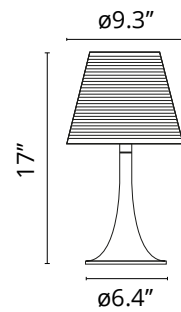

EAN	8059607029404
Mounting	Table
Environments	Indoor dry location
Light Source Type	Bulb
Lamp category	Halogen
Lamp type	T
Lamp holders	E26
Number of heads	1
Power (W)	100

Physical

Color	Silver
Net weight (lb)	2.8
Package height (in)	11.81
Package width (in)	20.28
Package length (in)	10.43
Package volume (in)	2498.49
IP internal	20