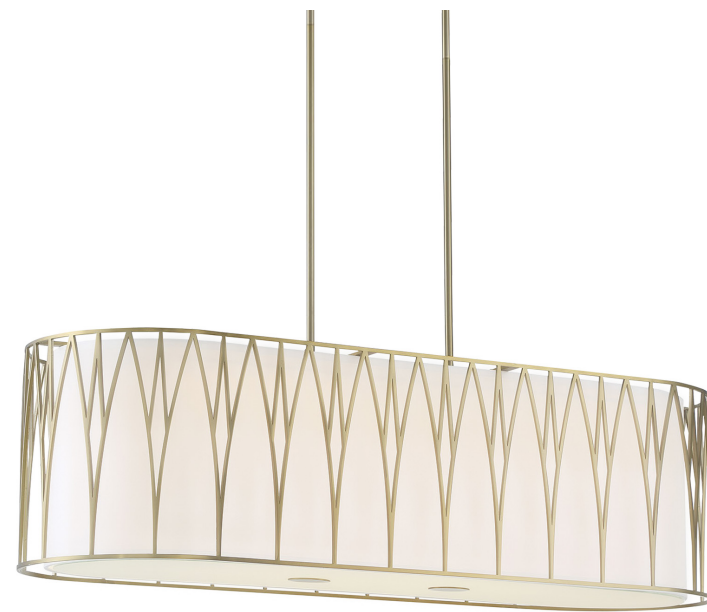

MINKA LAVERY®

Item # 1087-695-L	UPC Code: 747396113432
Product Family Name: Regal Terrace	Finish: Soft Brass
Category: ISLAND LIGHTS	Category Type: Pendant
Certification 3057374	
Patents:	
Notes:	

Image File Name: **1087-695-L.jpg**

MEASUREMENTS

Width: 41.88	Length: 24	Height: 24	Extension: 15.13
Height Adjustable: Yes	Min Overall Height: 28.13	Max Overall Height: 70.13	Slope: Yes
Wire Length: 72"	Chain Length:	Safety Cable Included: No	Net Weight: 40.7
Canopy Width: 4.5	Canopy Height: 0.75	Canopy Length: 12.0	Center to Bottom:
Backplate Width:	Backplate Height:	Center to Top:	

No. of Bulbs: 6	Light Type: Z13 LED			
Max Bulb 13	Socket: Y13 LED MODULE			
Dimmable: Yes	Ballast:	Rated Life Hours: 30000	Photocell Included: No	Bulb/LED Included: Y
Bulb/LED Included: Yes	Color Temp.: 3000	CRI: 91	Initial Lumens: 5994.8	Delivered Lumens: 3467.3

Description: WHITE FABRIC	Material: CLOTH
Part No.: SH1087	Quantity: 1
Width: 38.88	Height: 11.5
	Length: 12.13

SHIPPING

Carton Width: 17.63	Carton Height: 16.75	Carton Length: 44.88
Carton Weight: 47.85	Carton Cubic Feet: 7.67	Small Package Shippable: No
Master Pack Width:	Master Pack Height:	Master Pack Length:
Master Pack Weight:	Master Cubic Feet:	Multi-Pack: 1
		Master Pack: 1