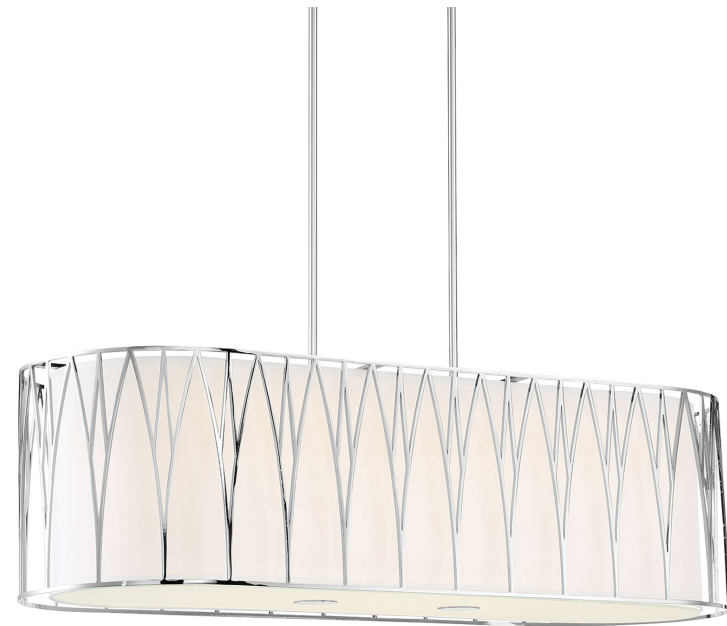

Item # 1087-613-L	UPC Code: 747396113425
Product Family Name: Regal Terrace	Finish: Polished Nickel
Category: ISLAND LIGHTS	Category Type: Pendant
Certification 3057374	
Patents:	
Notes:	

Image File Name: **1087-613-L.jpg**

MEASUREMENTS

Width: 41.88	Length: 24	Height: 24	Extension: 15.13
Height Adjustable: Yes	Min Overall Height: 28.13	Max Overall Height: 70.13	Slope: Yes
Wire Length: 72"	Chain Length:	Safety Cable Included: No	Net Weight: 40.7
Canopy Width: 4.5	Canopy Height: 0.75	Canopy Length: 12.0	Center to Bottom:
Backplate Width:	Backplate Height:	Center to Top:	

Description: WHITE FABRIC	Material: CLOTH
Part No.: SH1087	Quantity: 1
Width: 38.88	Height: 11.5
	Length: 12.13

SHIPPING

Carton Width: 17.63	Carton Height: 16.75	Carton Length: 44.88
Carton Weight: 47.85	Carton Cubic Feet: 7.67	Small Package Shippable: No
Master Pack Width:	Master Pack Height:	Master Pack Length:
Master Pack Weight:	Master Cubic Feet:	Multi-Pack: 1
		Master Pack: 1