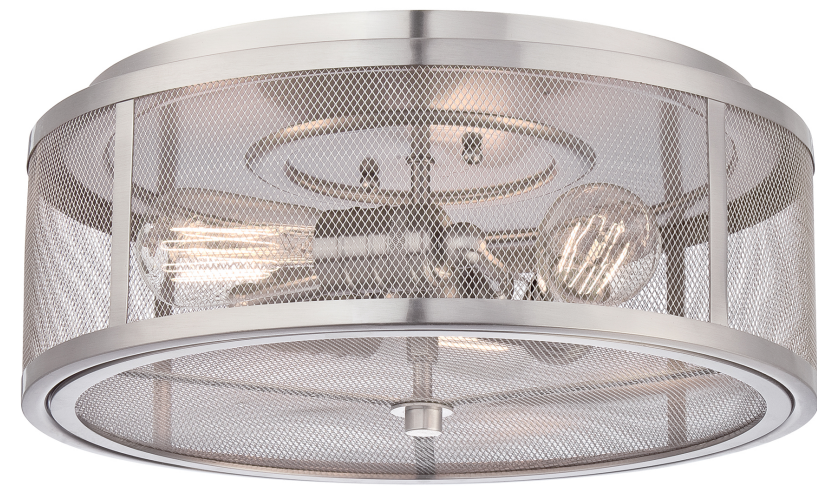

MINKA LAVERY®

Item # 4133-84	UPC Code: 747396069463
Product Family Name: Downtown Edison	Finish: Brushed Nickel
Category: FLUSH MOUNT	Category Type: Flush Mount
Certification E127416	
Patents:	
Notes:	

Image File Name: 4133-84.jpg

MEASUREMENTS

Width: 15	Length: 15	Height: 5.75	Extension:
Height Adjustable: No	Min Overall Height:	Max Overall Height:	Slope: No
Wire Length: 7	Chain Length:	Safety Cable Included: No	Net Weight: 7.21
Canopy Width: 13.0	Canopy Height: 0.75	Canopy Length: 13.0	Center to Bottom:
Backplate Width:	Backplate Height:	Center to Top:	

No. of Bulbs: 3	Light Type: E26 ST58			
Max Bulb Wattage: 40	Socket: E26 Med			
Dimmable: Yes	Ballast:	Rated Life Hours:	Photocell Included: No	Bulb/LED Included: N
Bulb/LED Included:	Color Temp.:	CRI:	Initial Lumens:	Delivered Lumens:

Description: Brushed Nickel	Material: Steel
Part No.:	Quantity:
Width: 15.0	Height: 5.0
	Length:

SHIPPING

Carton Width: 17.0	Carton Height: 8.25	Carton Length: 17.0	
Carton Weight: 9.152	Carton Cubic Feet: 1.38	Small Package Shippable: Yes	
Master Pack Width:	Master Pack Height:	Master Pack Length:	
Master Pack Weight:	Master Cubic Feet:	Multi-Pack: 1	Master Pack: 1